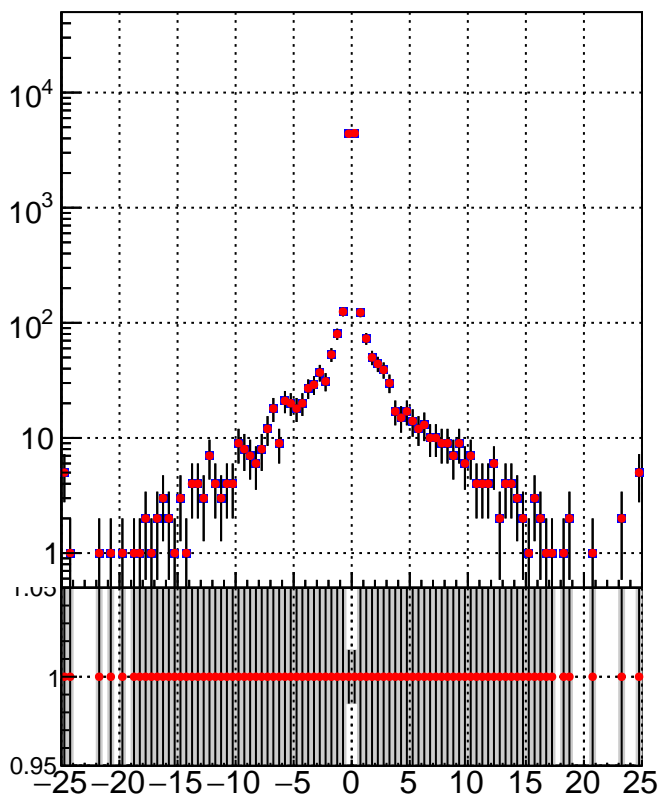

N of simulated tracks vs dxy

N of associated tracks (simToReco) vs dxy

N of simulated track

■ DQM_TT_mkFit-DQM_pless_orig
● DQM_TT_mkFit-DQM_pless_modi