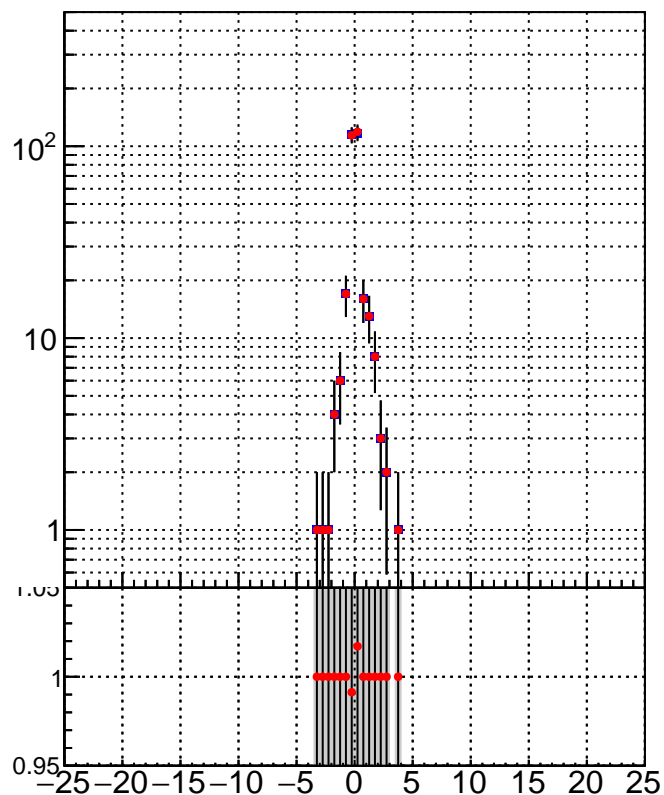

N of simulated tracks vs dxy

N of associated tracks (simToReco) vs dxy

N of simulated track

■ DQM_TT_mkFit-DQM_pless_orig
● DQM_TT_mkFit-DQM_pless_modi