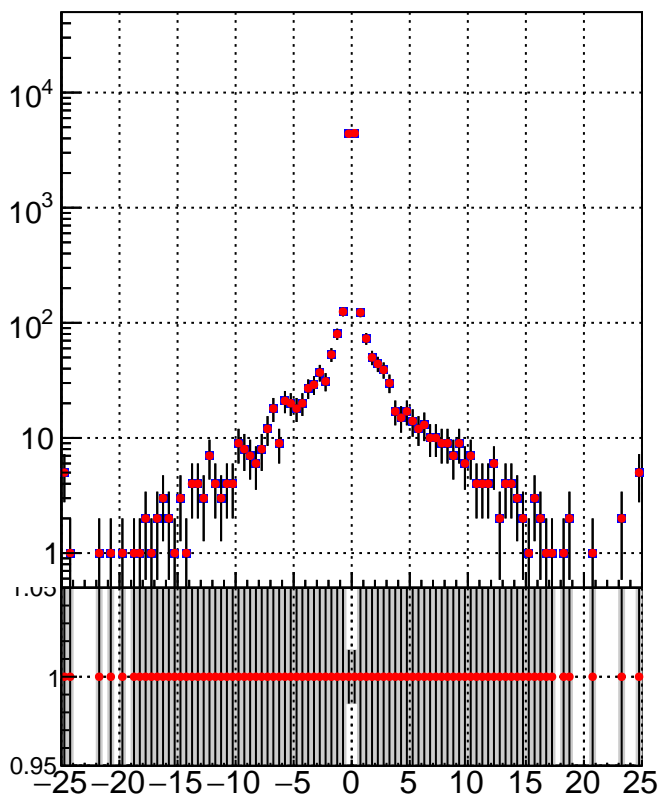

N of simulated tracks vs dxy

N of associated tracks (simToReco) vs dxy

N of simulated track

—■— DQM_TT_mkFit-DQM_pless_orig
—●— DQM_TT_mkFit-DQM_pless_modi