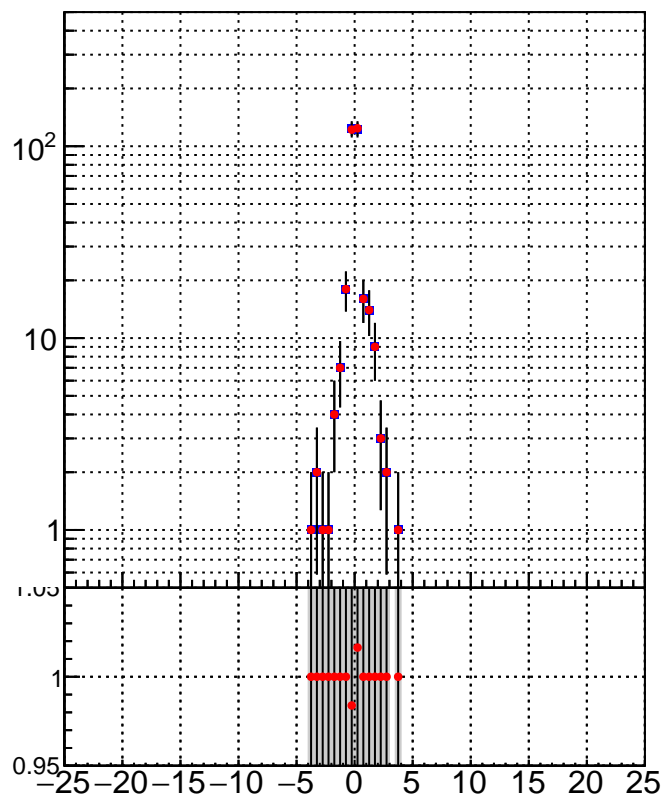

N of simulated tracks vs dxy

N of associated tracks (simToReco) vs dxy

N of simulated track

—■— DQM_TT_mkFit-DQM_pless_orig
—●— DQM_TT_mkFit-DQM_pless_modi