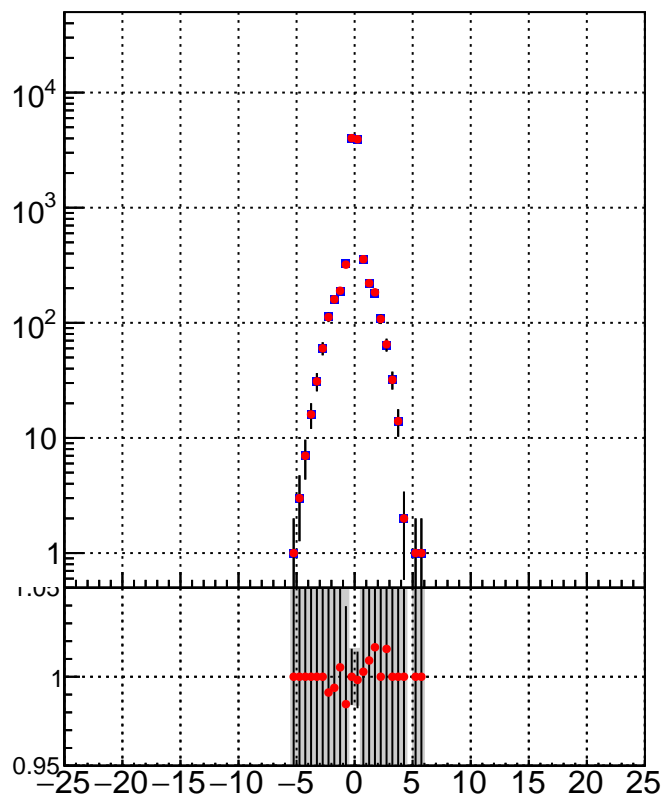

**N of simulated tracks vs dxy****N of associated tracks (simToReco) vs dxy****N of simulated track**

■ DQM\_TT\_mkFit-DQM\_pless\_orig  
■ DQM\_TT\_mkFit-DQM\_pless\_modi