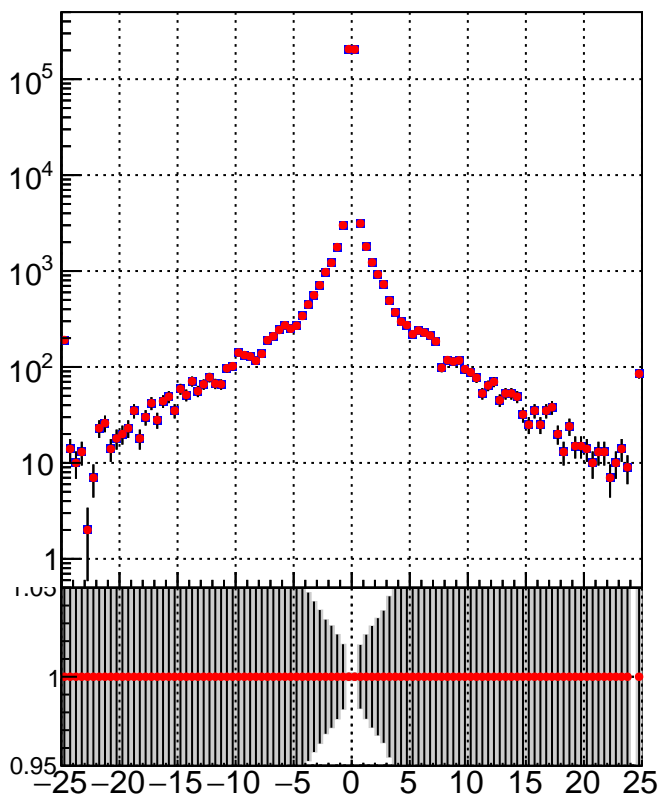

**N of simulated tracks vs dxy****N of associated tracks (simToReco) vs dxy****N of simulated track**

■ DQM\_TT\_mkFit-DQM\_pless\_orig  
■ DQM\_TT\_mkFit-DQM\_pless\_modi