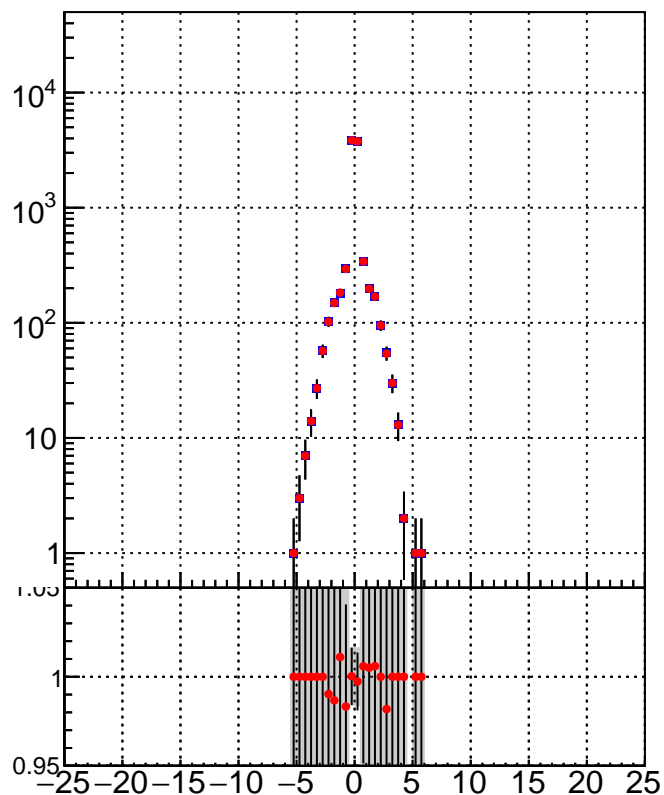

N of simulated tracks vs dxy**N of associated tracks (simToReco) vs dxy****N of simulated track**

■ DQM_TT_mkFit-DQM_pless_orig
■ DQM_TT_mkFit-DQM_pless_modi