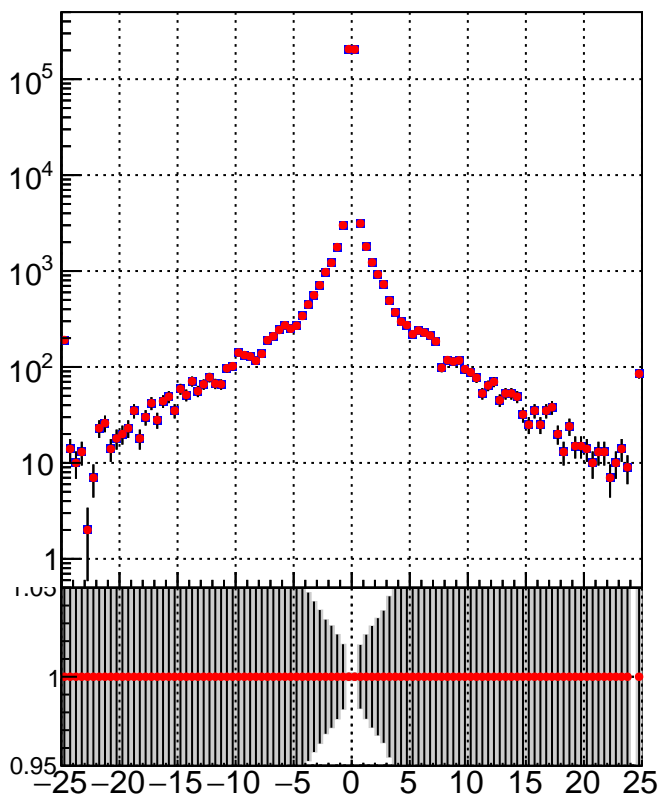

N of simulated tracks vs dxy**N of associated tracks (simToReco) vs dxy****N of simulated track**

■ DQM_TT_mkFit-DQM_pless_orig
■ DQM_TT_mkFit-DQM_pless_modi