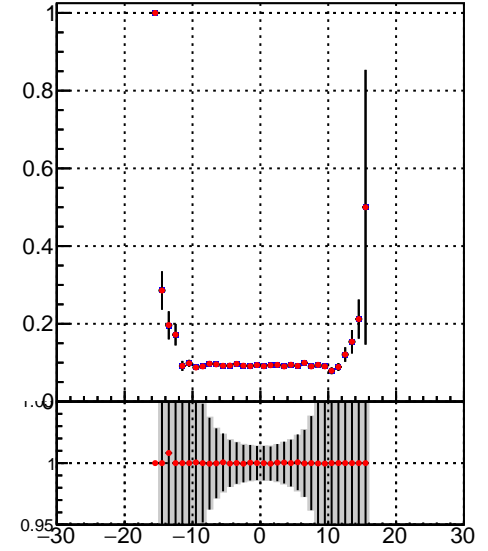

Efficiency vs vertpos**fake+duplicates vs vert r**
Efficiency vs sim PV z
 — DQM_TT_mkFit-DQM_pless_orig
 — DQM_TT_mkFit-DQM_pless_modi
**Efficiency vs. sim PV z****fake+duplicates vs Sim. PV z**