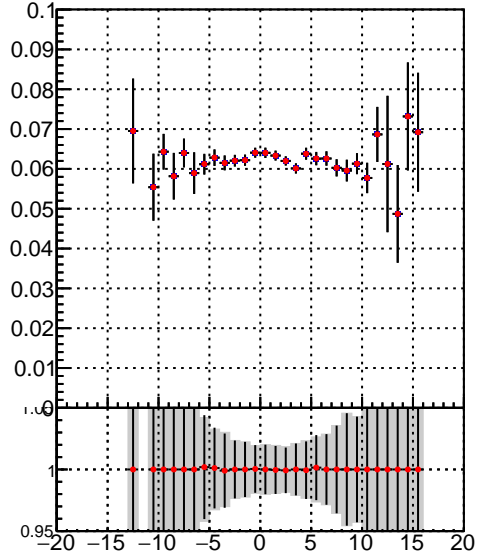

Efficiency vs vertpos**fake+duplicates vs vert r**
Efficiency vs sim PV z
 — DQM_TT_mkFit-DQM_pless_orig
 — DQM_TT_mkFit-DQM_pless_modi
**Efficiency vs. sim PV z****fake+duplicates vs Sim. PV z**