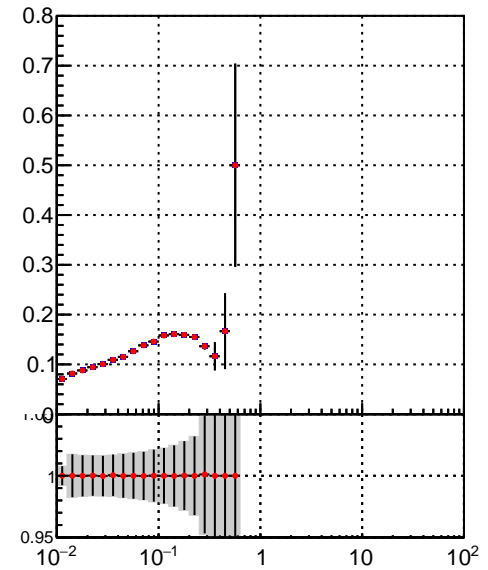

Efficiency vs vertpos**fake+duplicates vs vert r**
Efficiency vs sim PV z
 — DQM_TT_mkFit-DQM_pless_orig
 — DQM_TT_mkFit-DQM_pless_modi
**Efficiency vs. sim PV z****fake+duplicates vs Sim. PV z**