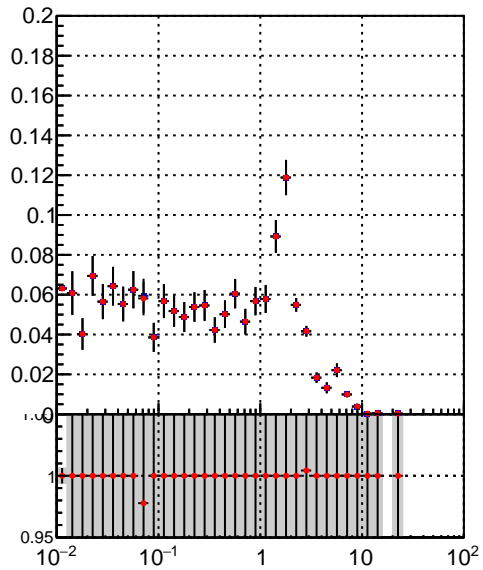

Efficiency vs vertpos**fake+duplicates vs vert r**
Efficiency vs sim PV z
 — DQM_TT_mkFit-DQM_pless_orig
 — DQM_TT_mkFit-DQM_pless_modi
**Efficiency vs. sim PV z****fake+duplicates vs Sim. PV z**