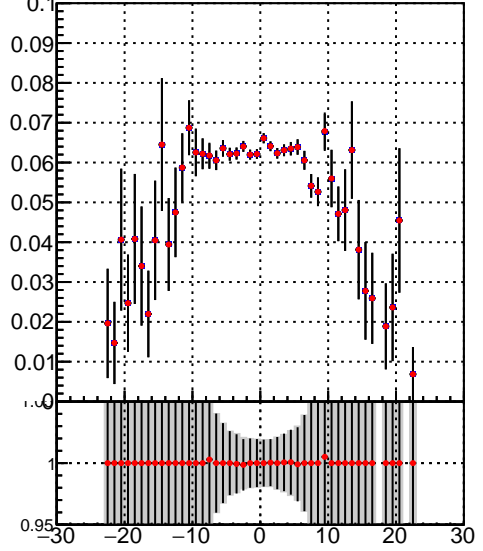

Efficiency vs vertpos**fake+duplicates vs vert r**
Efficiency vs sim PV z
 — DQM_TT_mkFit-DQM_pless_orig
 — DQM_TT_mkFit-DQM_pless_modi
**Efficiency vs. sim PV z****fake+duplicates vs Sim. PV z**