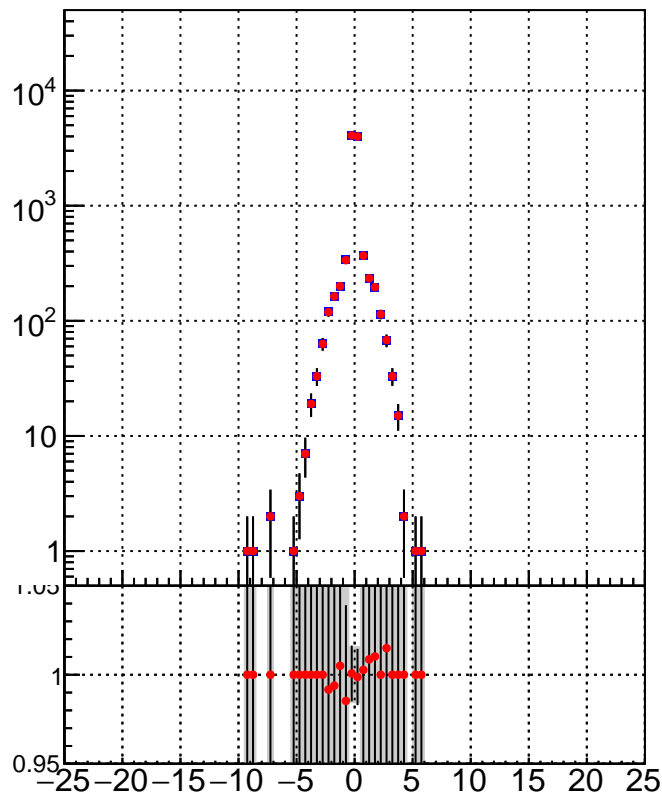

N of simulated tracks vs dxy

N of associated tracks (simToReco) vs dxy

N of simulated track

■ DQM_TT_mkFit-DQM_pless_orig
■ DQM_TT_mkFit-DQM_pless_modi