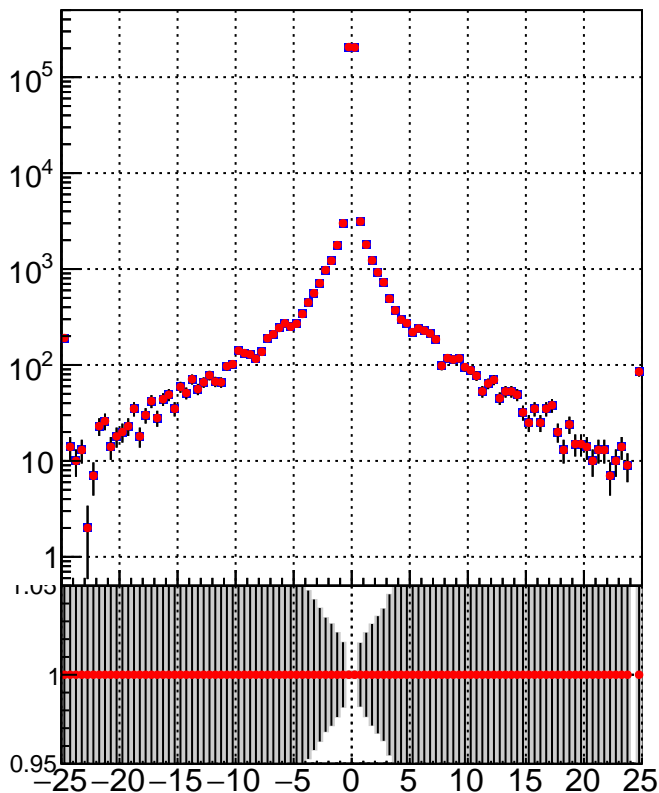

N of simulated tracks vs dxy

N of associated tracks (simToReco) vs dxy

N of simulated track

■ DQM_TT_mkFit-DQM_pless_orig
■ DQM_TT_mkFit-DQM_pless_modi