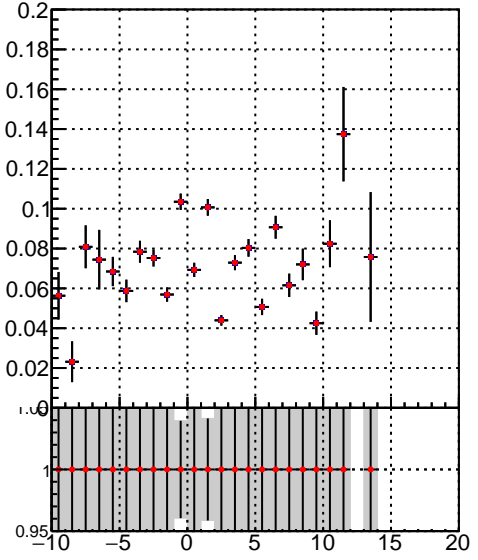

Efficiency vs vertpos**fake+duplicates vs vert r**
Efficiency vs vertpos
 — DQM_TT_mkFit-DQM_lowptq_orig
 — DQM_TT_mkFit-DQM_lowptq_mod
**Efficiency vs. sim PV z****fake+duplicates vs Sim. PV z**