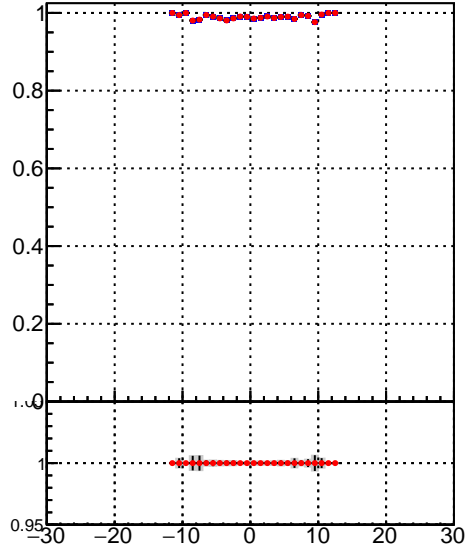

Efficiency vs vertpos**fake+duplicates vs vert r**
Efficiency vs vertpos
 — DQM_TT_mkFit-DQM_lowptq_orig
 — DQM_TT_mkFit-DQM_lowptq_mod
**Efficiency vs. sim PV z****fake+duplicates vs Sim. PV z**