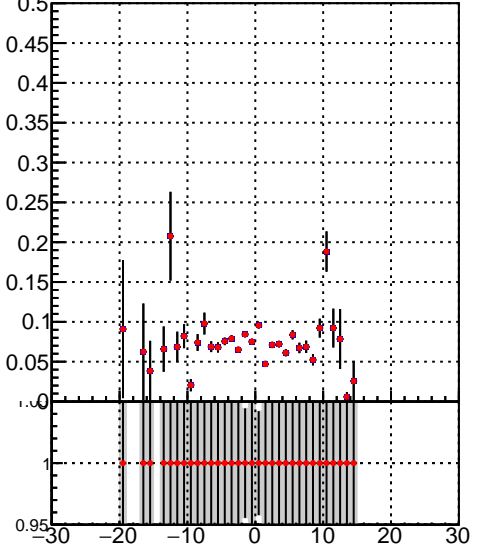

Efficiency vs vertpos**fake+duplicates vs vert r**
Efficiency vs vertpos
 — DQM_TT_mkFit-DQM_lowptq_orig
 — DQM_TT_mkFit-DQM_lowptq_mod
**Efficiency vs. sim PV z****fake+duplicates vs Sim. PV z**