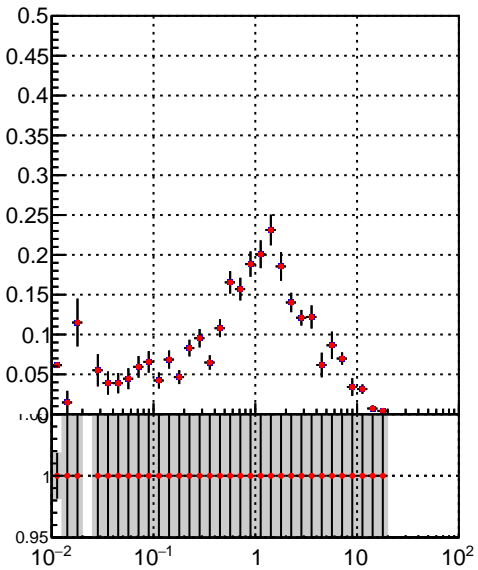

Efficiency vs vertpos**fake+duplicates vs vert r**
Efficiency vs vertpos
 — DQM_TT_mkFit-DQM_lowptq_orig
 — DQM_TT_mkFit-DQM_lowptq_mod
**Efficiency vs. sim PV z****fake+duplicates vs Sim. PV z**