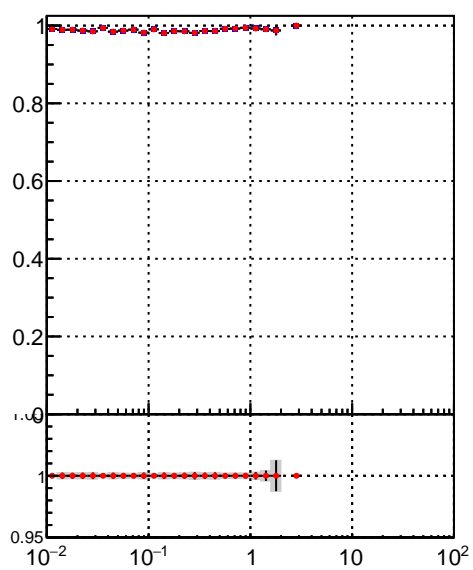

Efficiency vs vertpos**fake+duplicates vs vert r**
Efficiency vs vertpos
 — DQM_TT_mkFit-DQM_lowptq_orig
 — DQM_TT_mkFit-DQM_lowptq_mod
**Efficiency vs. sim PV z****fake+duplicates vs Sim. PV z**