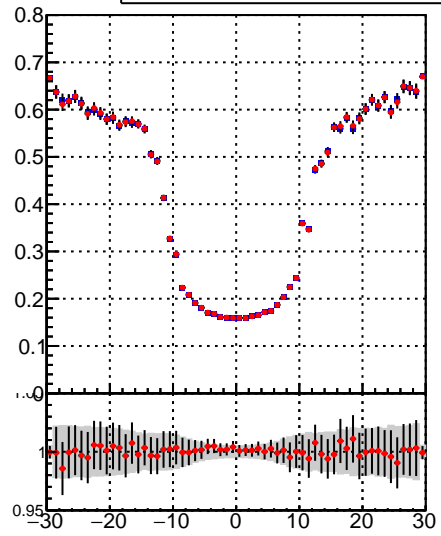

Fake rate vs vertpos**Duplicates Rate vs vertpos****Pileup rate vs vertpos**
Fake rate vs v
 —●— DQM_TT_mkFit-DQM_lowptq_orig
 —●— DQM_TT_mkFit-DQM_lowptq_mod
**Fake rate vs. sim PV z****Duplicates Rate vs sim PV z****Pileup rate vs. sim PV z**