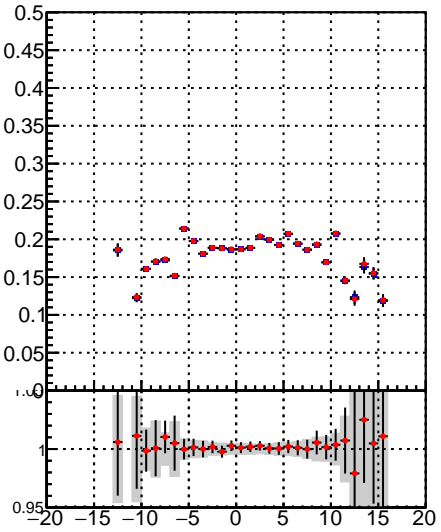

Fake rate vs vertpos**Duplicates Rate vs vertpos****Pileup rate vs vertpos**
Fake rate vs v
 —●— DQM_TT_mkFit-DQM_lowptq_orig
 —●— DQM_TT_mkFit-DQM_lowptq_mod
**Fake rate vs. sim PV z****Duplicates Rate vs sim PV z****Pileup rate vs. sim PV z**