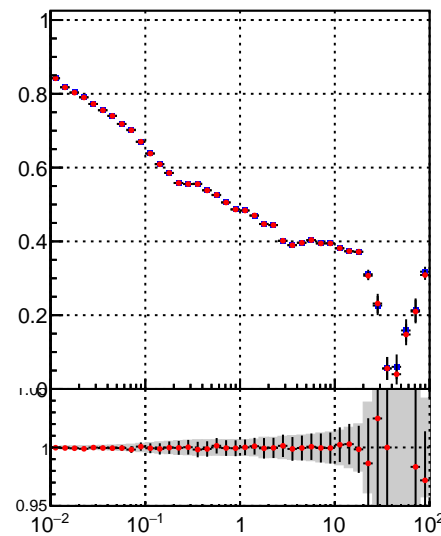

Fake rate vs vertpos**Duplicates Rate vs vertpos****Pileup rate vs vertpos**
Fake rate vs v
 —●— DQM_TT_mkFit-DQM_lowptq_orig
 —●— DQM_TT_mkFit-DQM_lowptq_mod
**Fake rate vs. sim PV z****Duplicates Rate vs sim PV z****Pileup rate vs. sim PV z**