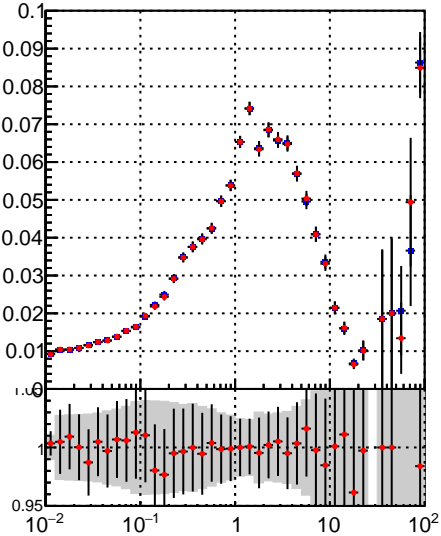

Fake rate vs vertpos**Duplicates Rate vs vertpos****Pileup rate vs vertpos**
Fake rate vs v
 —●— DQM_TT_mkFit-DQM_lowptq_orig
 —●— DQM_TT_mkFit-DQM_lowptq_mod
**Fake rate vs. sim PV z****Duplicates Rate vs sim PV z****Pileup rate vs. sim PV z**