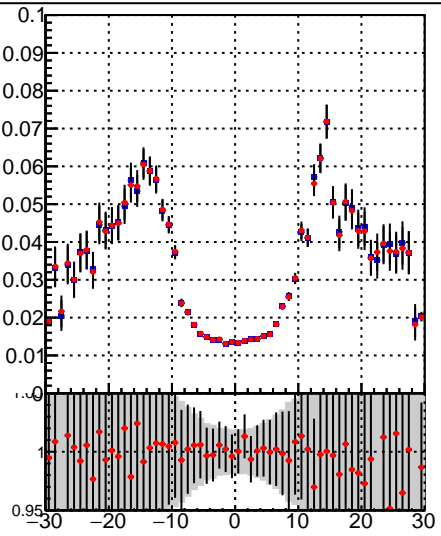

Fake rate vs vertpos**Duplicates Rate vs vertpos****Pileup rate vs vertpos**
Fake rate vs v
 —●— DQM_TT_mkFit-DQM_lowptq_orig
 —●— DQM_TT_mkFit-DQM_lowptq_mod
**Fake rate vs. sim PV z****Duplicates Rate vs sim PV z****Pileup rate vs. sim PV z**