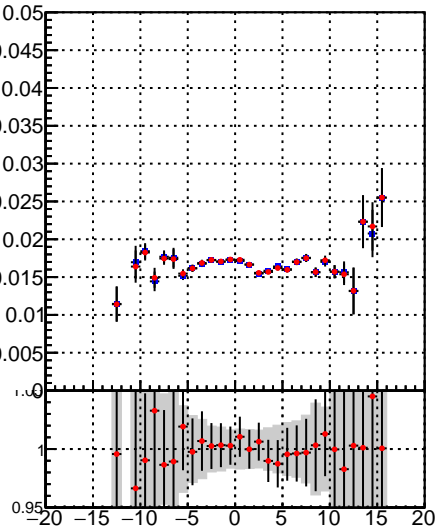

Fake rate vs vertpos**Duplicates Rate vs vertpos****Pileup rate vs vertpos**
Fake rate vs v
 —●— DQM_TT_mkFit-DQM_lowptq_orig
 —●— DQM_TT_mkFit-DQM_lowptq_mod
**Fake rate vs. sim PV z****Duplicates Rate vs sim PV z****Pileup rate vs. sim PV z**