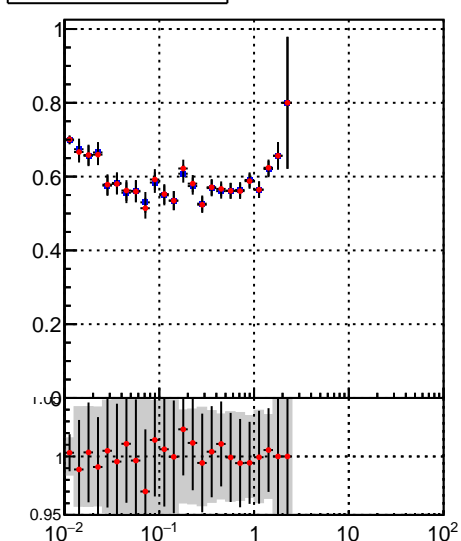

Fake rate vs vertpos**Duplicates Rate vs vertpos****Pileup rate vs vertpos**

—●— DQM_TT_mkFit-DQM_lowptq_orig
—●— DQM_TT_mkFit-DQM_lowptq_mod

Fake rate vs v**Fake rate vs. sim PV z****Duplicates Rate vs sim PV z****Pileup rate vs. sim PV z**