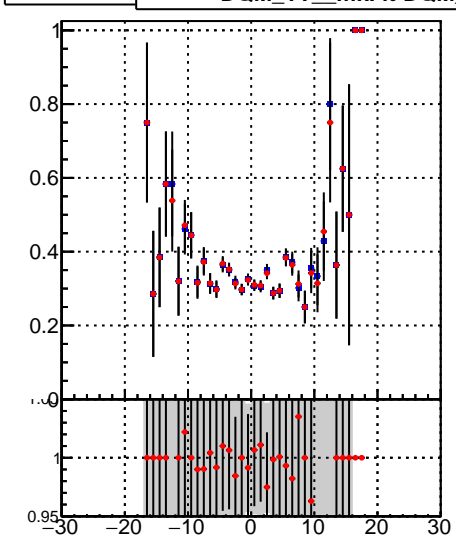

Fake rate vs vertpos**Duplicates Rate vs vertpos****Pileup rate vs vertpos**

—●— DQM_TT_mkFit-DQM_lowptq_orig
—●— DQM_TT_mkFit-DQM_lowptq_mod

Fake rate vs v**Fake rate vs. sim PV z****Duplicates Rate vs sim PV z****Pileup rate vs. sim PV z**