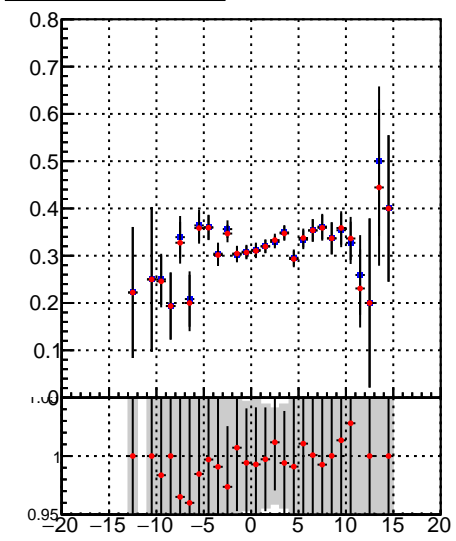

Fake rate vs vertpos**Duplicates Rate vs vertpos****Pileup rate vs vertpos**

—●— DQM_TT_mkFit-DQM_lowptq_orig
—●— DQM_TT_mkFit-DQM_lowptq_mod

Fake rate vs v**Fake rate vs. sim PV z****Duplicates Rate vs sim PV z****Pileup rate vs. sim PV z**