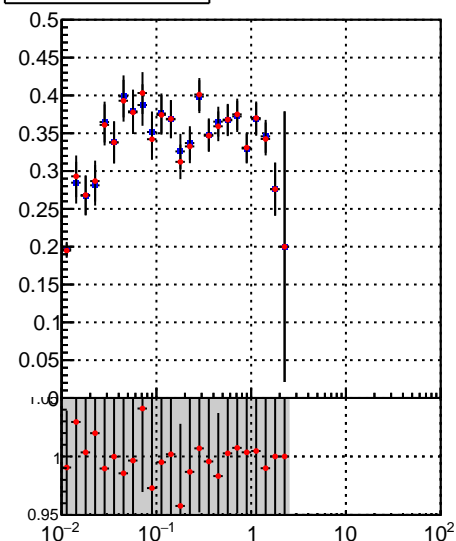

Fake rate vs vertpos**Duplicates Rate vs vertpos****Pileup rate vs vertpos**

—●— DQM_TT_mkFit-DQM_lowptq_orig
—●— DQM_TT_mkFit-DQM_lowptq_mod

Fake rate vs v**Fake rate vs. sim PV z****Duplicates Rate vs sim PV z****Pileup rate vs. sim PV z**