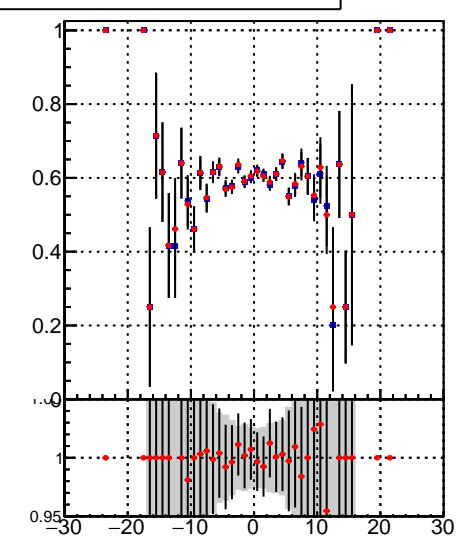

Fake rate vs vertpos**Duplicates Rate vs vertpos****Pileup rate vs vertpos**

—●— DQM_TT_mkFit-DQM_lowptq_orig
—●— DQM_TT_mkFit-DQM_lowptq_mod

Fake rate vs v**Fake rate vs. sim PV z****Duplicates Rate vs sim PV z****Pileup rate vs. sim PV z**