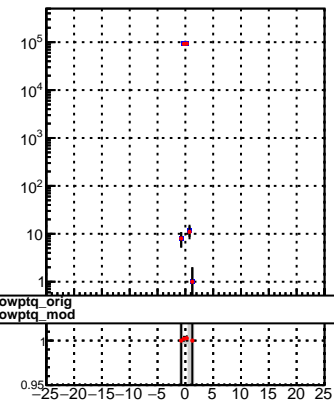

N of reco track vs dxy

N of associated (recoToSim) tracks vs dxy

N of associated (recoToSim) looper tracks vs dxy

N of reco track vs dz

N of associated (recoToSim) tracks vs dz

N of associated (recoToSim) looper tracks vs dz