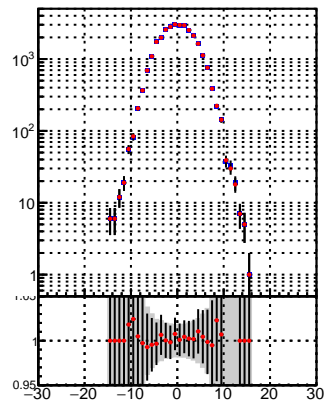

N of reco track vs dxy

N of associated (recoToSim) tracks vs dxy

N of associated (recoToSim) looper tracks vs dxy

N of reco track vs dz

N of associated (recoToSim) tracks vs dz

N of associated (recoToSim) looper tracks vs dz