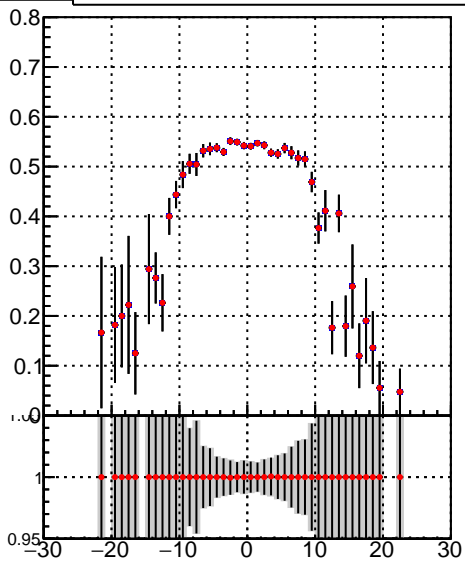

Efficiency vs vertpos**fake+duplicates vs vert r****Efficiency**

■ DQM_TT_mkFit-DQM_lowptq_orig
■ DQM_TT_mkFit-DQM_lowptq_mod

**Efficiency vs. sim PV z****fake+duplicates vs Sim. PV z**