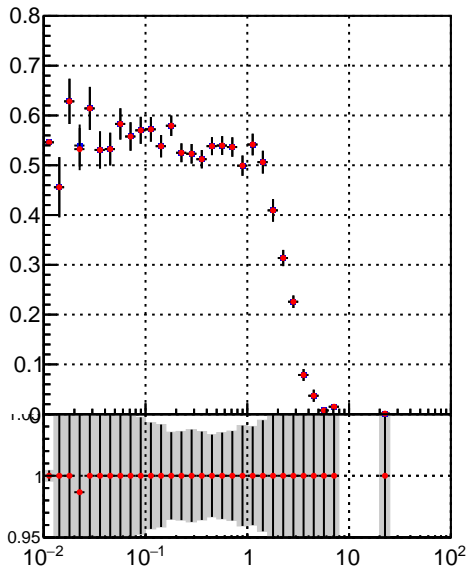

Efficiency vs vertpos**fake+duplicates vs vert r****Efficiency**

■ DQM_TT_mkFit-DQM_lowptq_orig
■ DQM_TT_mkFit-DQM_lowptq_mod

**Efficiency vs. sim PV z****fake+duplicates vs Sim. PV z**