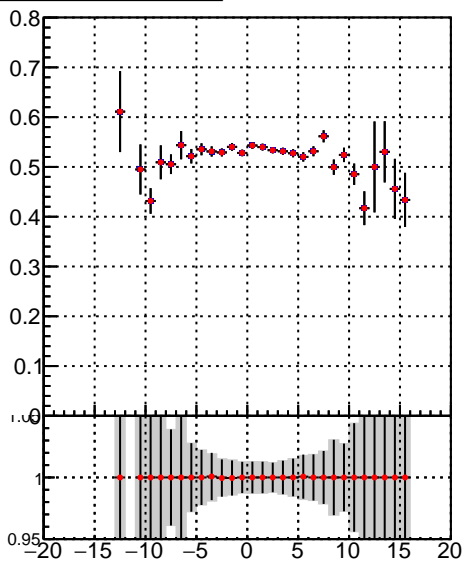

Efficiency vs vertpos**fake+duplicates vs vert r****Efficiency**

■ DQM_TT_mkFit-DQM_lowptq_orig
■ DQM_TT_mkFit-DQM_lowptq_mod

**Efficiency vs. sim PV z****fake+duplicates vs Sim. PV z**