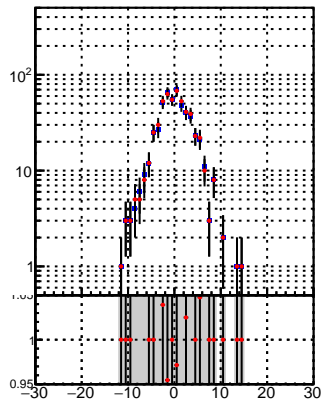

N of reco track vs dxy

N of associated (recoToSim) tracks vs dxy

N of associated (recoToSim) looper tracks vs dxy

N of reco track vs dz

N of associated (recoToSim) tracks vs dz

N of associated (recoToSim) looper tracks vs dz