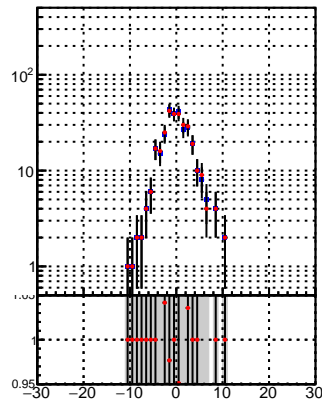

N of reco track vs dxy

N of associated (recoToSim) tracks vs dxy

N of associated (recoToSim) looper tracks vs dxy

N of reco track vs dz

N of associated (recoToSim) tracks vs dz

N of associated (recoToSim) looper tracks vs dz