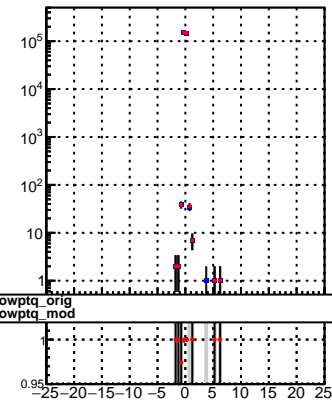

N of reco track vs dxy

N of associated (recoToSim) tracks vs dxy

N of associated (recoToSim) looper tracks vs dxy

N of reco track vs dz

N of associated (recoToSim) tracks vs dz

N of associated (recoToSim) looper tracks vs dz