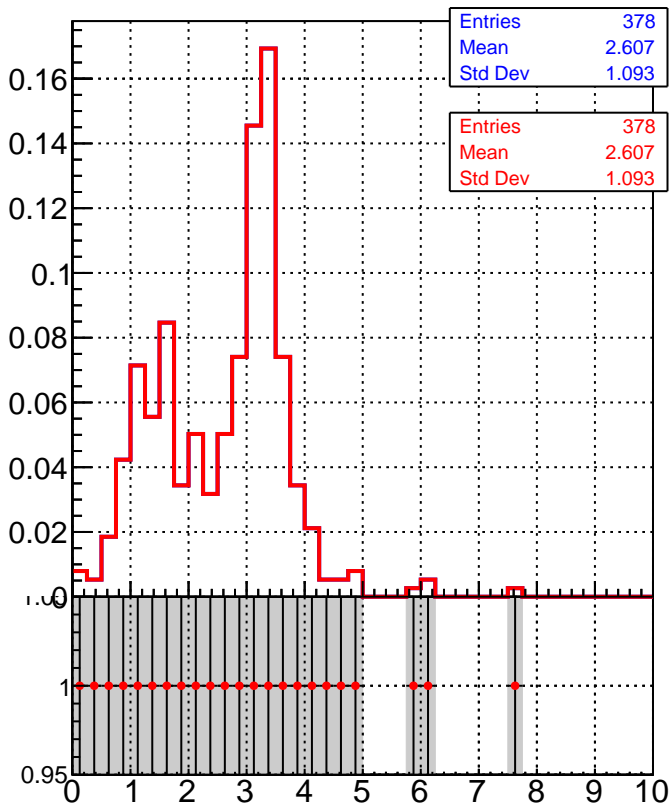

dE/dx estimator 1

dE/dx estimator 2

Legend:
- DQM_TT_mkFit-DQM_lowptq_orig (blue line with squares)
- DQM_TT_mkFit-DQM_lowptq_modi3 (red line with circles)