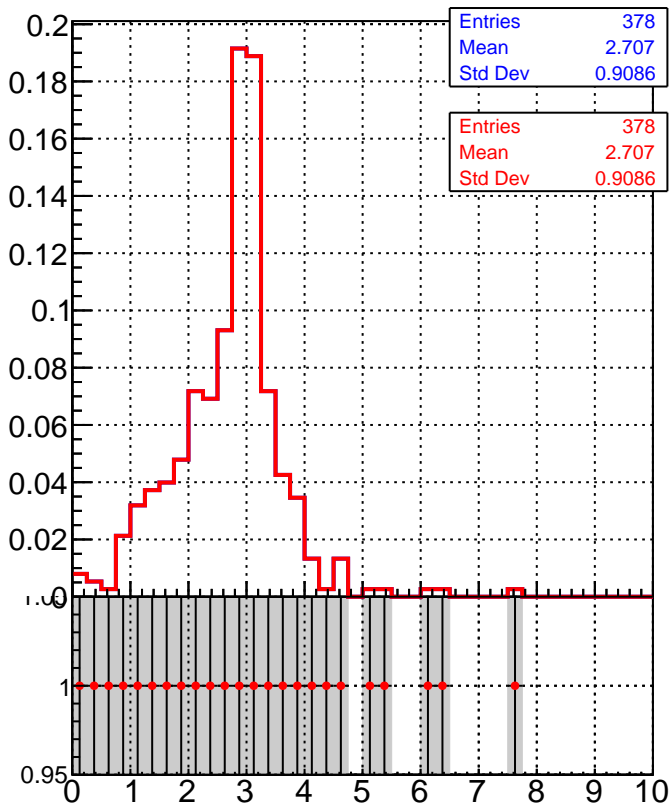

dE/dx estimator 1

dE/dx estimator 2

Legend:
- DQM_TT_mkFit-DQM_lowptq_orig (blue line with squares)
- DQM_TT_mkFit-DQM_lowptq_modi3 (red line with circles)