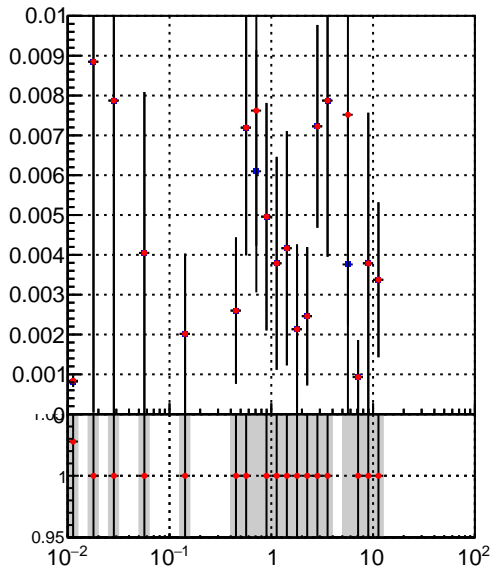

Efficiency vs vertpos

fake+duplicates vs vert r

■ DQM\_TT\_mkFit-DQM\_lowptq\_orig  
■ DQM\_TT\_mkFit-DQM\_lowptq\_modi3

Efficiency vs. sim PV z

fake+duplicates vs Sim. PV z