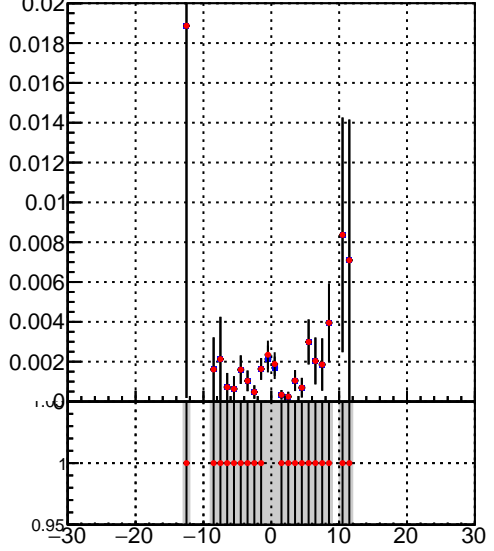

Efficiency vs vertpos

fake+duplicates vs vert r

■ DQM\_TT\_mkFit-DQM\_lowptq\_orig  
■ DQM\_TT\_mkFit-DQM\_lowptq\_modi3

Efficiency vs. sim PV z

fake+duplicates vs Sim. PV z