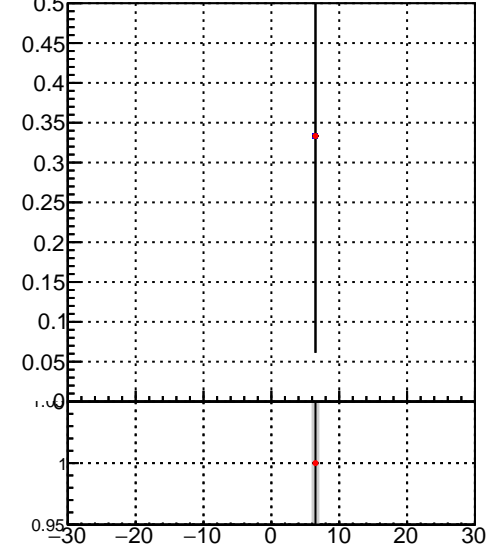

Efficiency vs vertpos

fake+duplicates vs vert r

■ DQM\_TT\_mkFit-DQM\_lowptq\_orig  
■ DQM\_TT\_mkFit-DQM\_lowptq\_modi3

Efficiency vs. sim PV z

fake+duplicates vs Sim. PV z