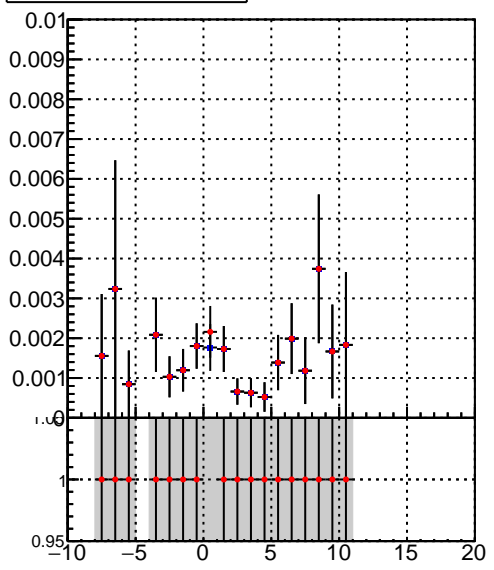

Efficiency vs vertpos

fake+duplicates vs vert r

■ DQM\_TT\_mkFit-DQM\_lowptq\_orig  
■ DQM\_TT\_mkFit-DQM\_lowptq\_modi3

Efficiency vs. sim PV z

fake+duplicates vs Sim. PV z