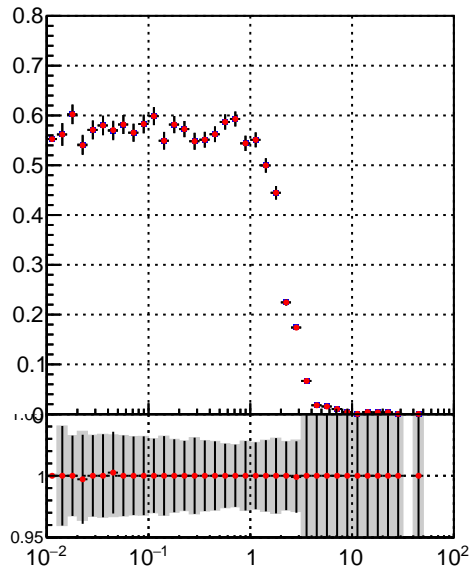

Efficiency vs vertpos**fake+duplicates vs vert r**

Efficiency vs vertpos (left) and fake+duplicates vs vert r (right) plots. Legend:
■ DQM_TT_mkFit-DQM_lowptq_orig
■ DQM_TT_mkFit-DQM_lowptq_modi3

**Efficiency vs. sim PV z****fake+duplicates vs Sim. PV z**