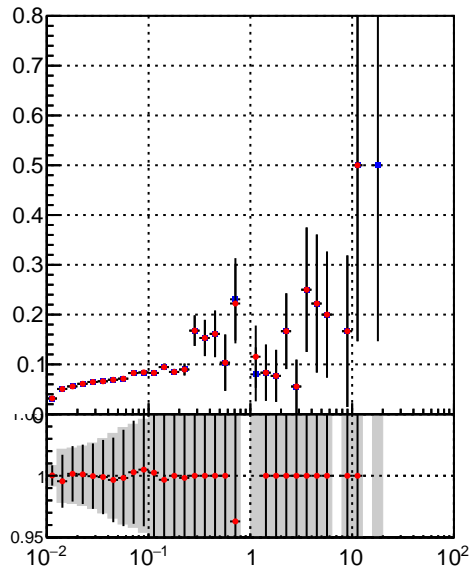

Efficiency vs vertpos**fake+duplicates vs vert r**

Efficiency vs vertpos (left) and fake+duplicates vs vert r (right) plots. Legend:
■ DQM_TT_mkFit-DQM_lowptq_orig
■ DQM_TT_mkFit-DQM_lowptq_modi3

**Efficiency vs. sim PV z****fake+duplicates vs Sim. PV z**