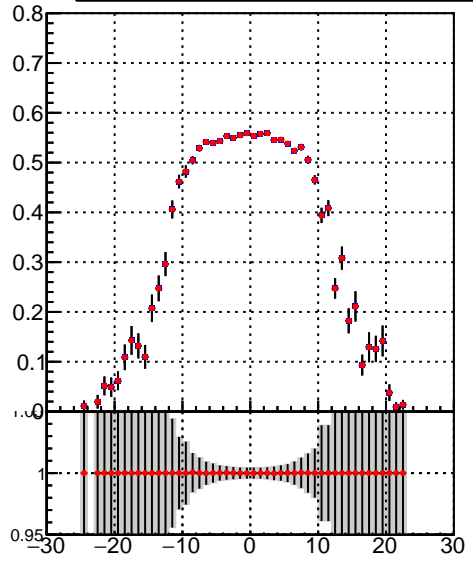

Efficiency vs vertpos**fake+duplicates vs vert r**

Efficiency vs vertpos (left) and fake+duplicates vs vert r (right) plots. Legend:
■ DQM_TT_mkFit-DQM_lowptq_orig
■ DQM_TT_mkFit-DQM_lowptq_modi3

**Efficiency vs. sim PV z****fake+duplicates vs Sim. PV z**