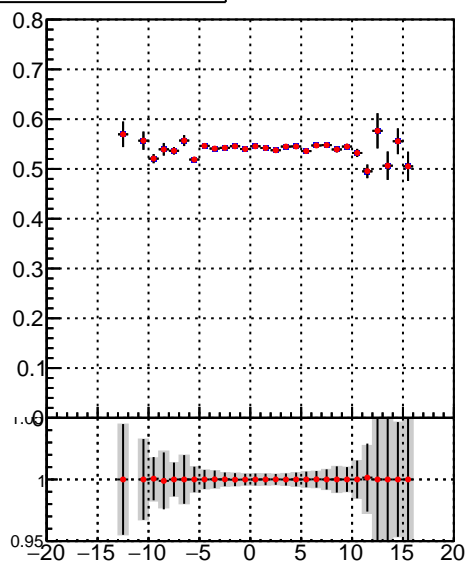

Efficiency vs vertpos**fake+duplicates vs vert r**

Efficiency vs vertpos (left) and fake+duplicates vs vert r (right) plots. Legend:
■ DQM_TT_mkFit-DQM_lowptq_orig
■ DQM_TT_mkFit-DQM_lowptq_modi3

**Efficiency vs. sim PV z****fake+duplicates vs Sim. PV z**