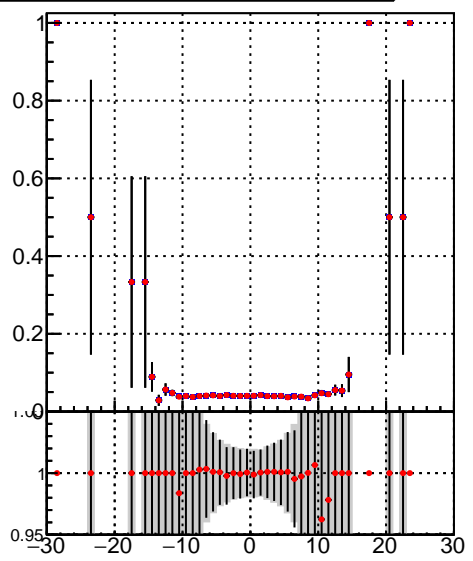

Efficiency vs vertpos**fake+duplicates vs vert r**

Efficiency vs vertpos (left) and fake+duplicates vs vert r (right) plots. Legend:
■ DQM_TT_mkFit-DQM_lowptq_orig
■ DQM_TT_mkFit-DQM_lowptq_modi3

**Efficiency vs. sim PV z****fake+duplicates vs Sim. PV z**