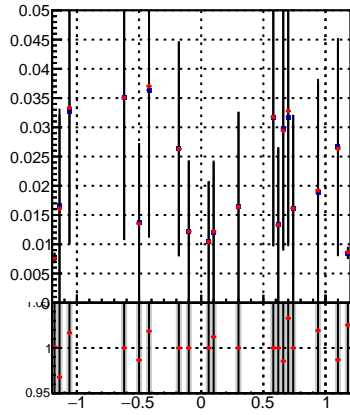

Fake rate vs dxypv**Duplicates Rate vs Dxy(PV)****Pileup rate vs dxypv****Fake rate vs d****Duplicates Rate vs Dxy(PV)****Pileup rate vs dxypv****Fake rate vs dzpv****Duplicates Rate vs Dz(PV)****Pileup rate vs dz(PV)****Fake rate vs dzpv****Duplicates Rate vs Dz(PV)****Pileup rate vs dz(PV)**

—●— DQM_TT_mkFit-DQM_lowptq_orig
—●— DQM_TT_mkFit-DQM_lowptq_modi2