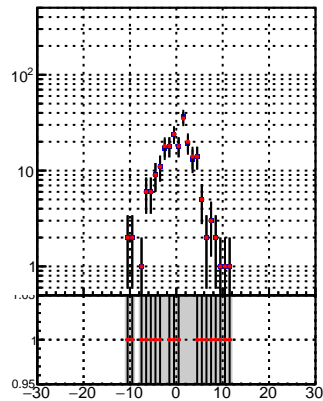

N of reco track vs dxy

N of associated (recoToSim) tracks vs dxy

N of associated (recoToSim) looper tracks vs dxy

N of reco track vs dz

N of associated (recoToSim) tracks vs dz

N of associated (recoToSim) looper tracks vs dz