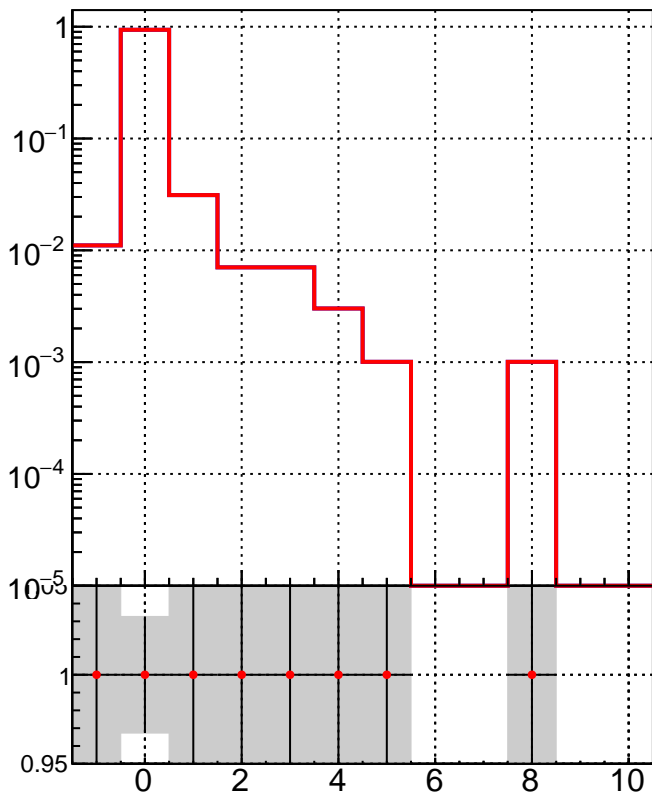

TruePVLocationIndexInRecoVertexCollectionCumulative

TruePVLocationIndexInRecoVertexCollection

■ DQM_TT_mkFit-DQM_lowptq_orig
● DQM_TT_mkFit-DQM_lowptq_modi2