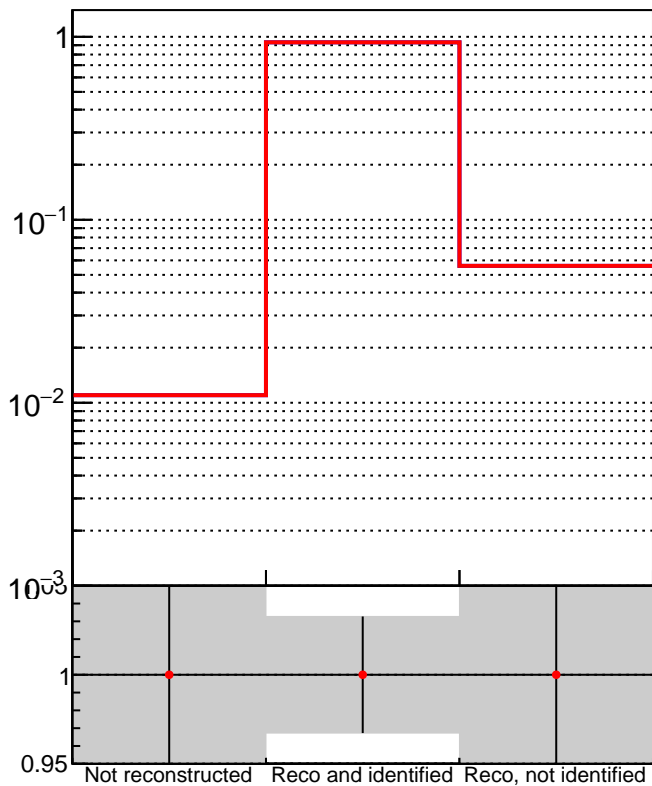

TruePVLocationIndexInRecoVertexCollectionCumulative

TruePVLocationIndexInRecoVertexCollection

■ DQM_TT_mkFit-DQM_lowptq_orig
● DQM_TT_mkFit-DQM_lowptq_modi2