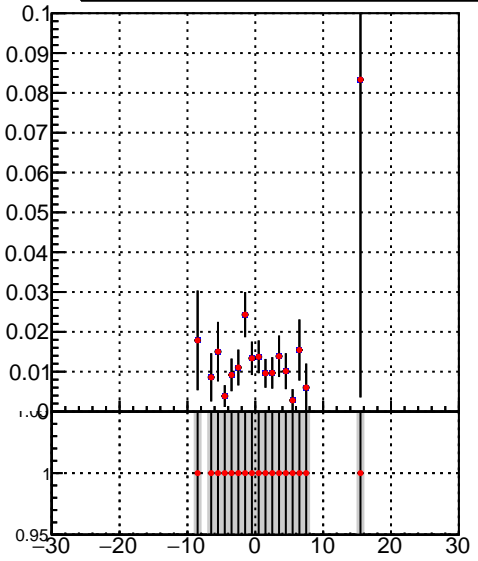

Efficiency vs vertpos

Legend: DQM_TT_mkFit-DQM_lowptq_orig (blue square), DQM_TT_mkFit-DQM_lowptq_modi2 (red circle)

Efficiency

Efficiency vs. sim PV z