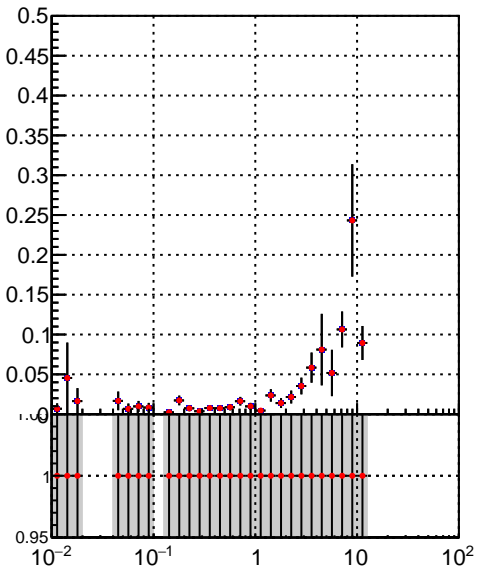

Efficiency vs vertpos

Legend: DQM_TT_mkFit-DQM_lowptq_orig (blue square), DQM_TT_mkFit-DQM_lowptq_modi2 (red circle)

Efficiency

Efficiency vs. sim PV z