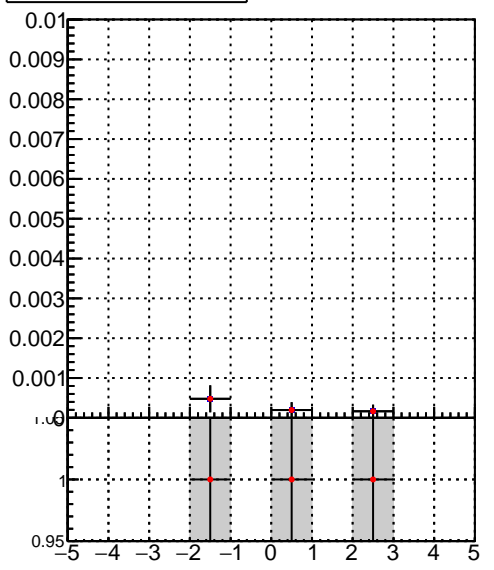

Efficiency vs vertpos

fake+duplicates vs vert r

Efficiency vs sim PV z

Legend:
■ DQM_TT_mkFit-DQM_lowptq_orig
● DQM_TT_mkFit-DQM_lowptq_modi2

fake+duplicates vs Sim. PV z

Efficiency vs. sim PV z

fake+duplicates vs Sim. PV z