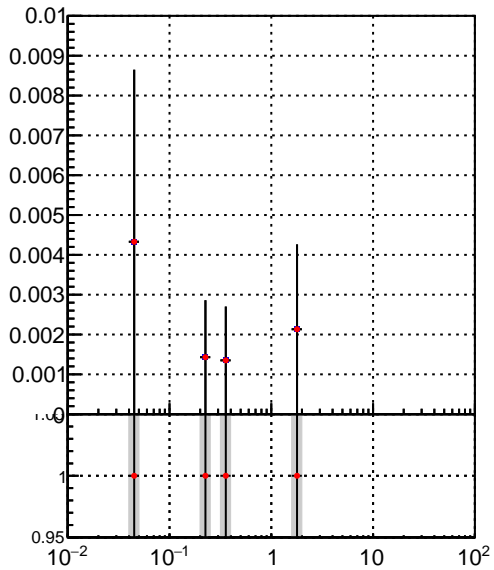

Efficiency vs vertpos

fake+duplicates vs vert r

Efficiency vs sim PV z

Legend:
■ DQM_TT_mkFit-DQM_lowptq_orig
● DQM_TT_mkFit-DQM_lowptq_modi2

fake+duplicates vs Sim. PV z

Efficiency vs. sim PV z

fake+duplicates vs Sim. PV z