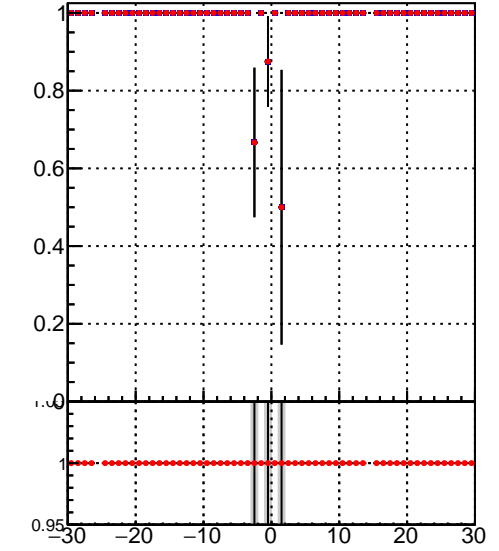

Efficiency vs vertpos

fake+duplicates vs vert r

Efficiency vs sim PV z

Legend:
■ DQM_TT_mkFit-DQM_lowptq_orig
● DQM_TT_mkFit-DQM_lowptq_modi2

fake+duplicates vs Sim. PV z

Efficiency vs. sim PV z

fake+duplicates vs Sim. PV z