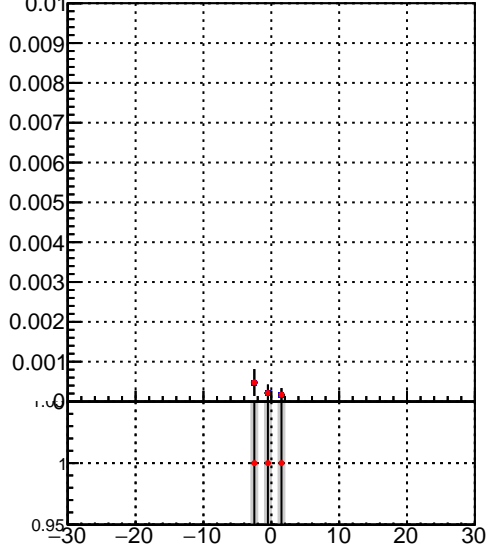

Efficiency vs vertpos

fake+duplicates vs vert r

Efficiency vs sim PV z

Legend:
■ DQM_TT_mkFit-DQM_lowptq_orig
● DQM_TT_mkFit-DQM_lowptq_modi2

fake+duplicates vs Sim. PV z

Efficiency vs. sim PV z

fake+duplicates vs Sim. PV z