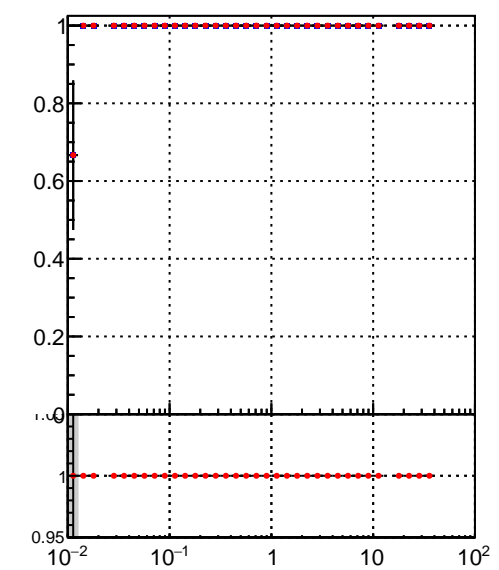

Efficiency vs vertpos

fake+duplicates vs vert r

Efficiency vs sim PV z

Legend:
■ DQM_TT_mkFit-DQM_lowptq_orig
● DQM_TT_mkFit-DQM_lowptq_modi2

fake+duplicates vs Sim. PV z

Efficiency vs. sim PV z

fake+duplicates vs Sim. PV z