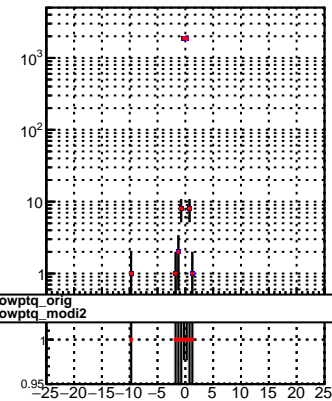

N of reco track vs dxy

N of associated (recoToSim) tracks vs dxy

N of associated (recoToSim) looper tracks vs dxy

N of reco track vs dz

N of associated (recoToSim) tracks vs dz

N of associated (recoToSim) looper tracks vs dz