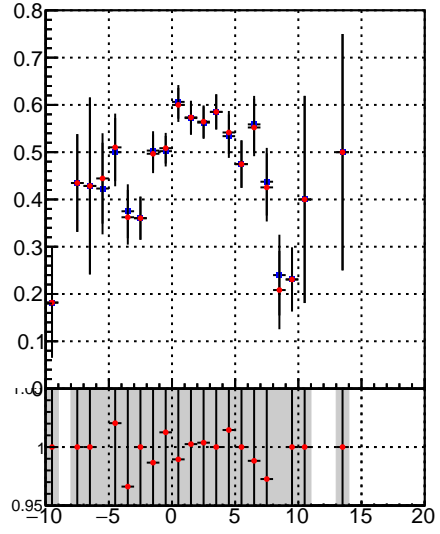

**Fake rate vs vertpos****Duplicates Rate vs vertpos****Pileup rate vs vertpos**
**Fake rate vs vertpos**  
 —●— DQM\_TT\_mkFit-DQM\_lowptq\_orig  
 —●— DQM\_TT\_mkFit-DQM\_lowptq\_modi2
**Fake rate vs. sim PV z****Duplicates Rate vs sim PV z****Pileup rate vs. sim PV z**