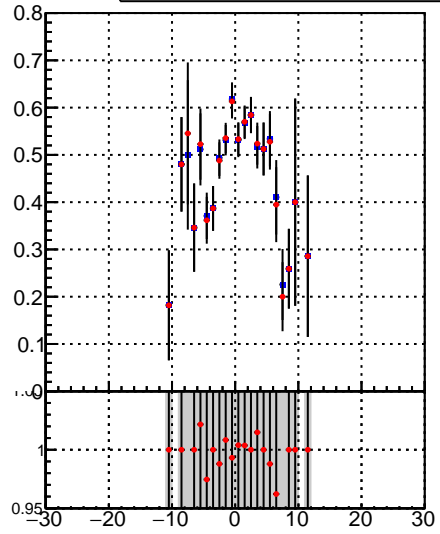

**Fake rate vs vertpos****Duplicates Rate vs vertpos****Pileup rate vs vertpos**
**Fake rate vs vertpos**  
 —●— DQM\_TT\_mkFit-DQM\_lowptq\_orig  
 —●— DQM\_TT\_mkFit-DQM\_lowptq\_modi2
**Fake rate vs. sim PV z****Duplicates Rate vs sim PV z****Pileup rate vs. sim PV z**