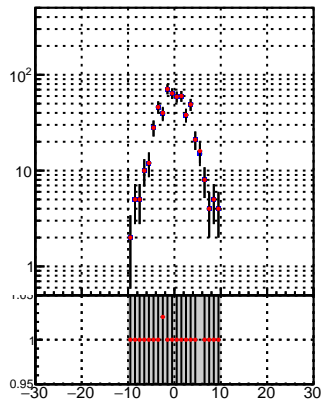

N of reco track vs dxy

N of associated (recoToSim) tracks vs dxy

N of associated (recoToSim) looper tracks vs dxy

N of reco track vs dz

N of associated (recoToSim) tracks vs dz

N of associated (recoToSim) looper tracks vs dz