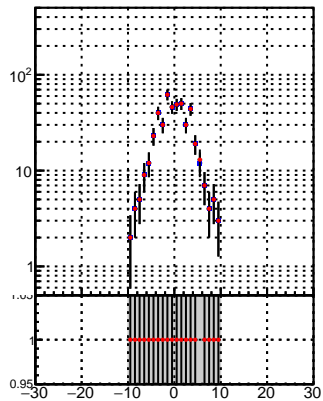

N of reco track vs dxy

N of associated (recoToSim) tracks vs dxy

N of associated (recoToSim) looper tracks vs dxy

N of reco track vs dz

N of associated (recoToSim) tracks vs dz

N of associated (recoToSim) looper tracks vs dz