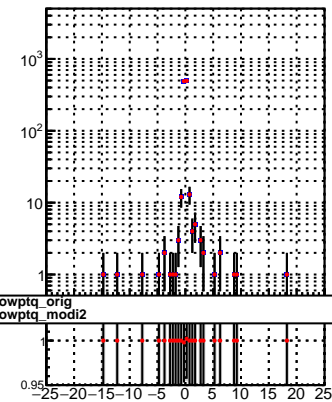

N of reco track vs dxy

N of associated (recoToSim) tracks vs dxy

N of associated (recoToSim) looper tracks vs dxy

N of reco track vs dz

N of associated (recoToSim) tracks vs dz

N of associated (recoToSim) looper tracks vs dz