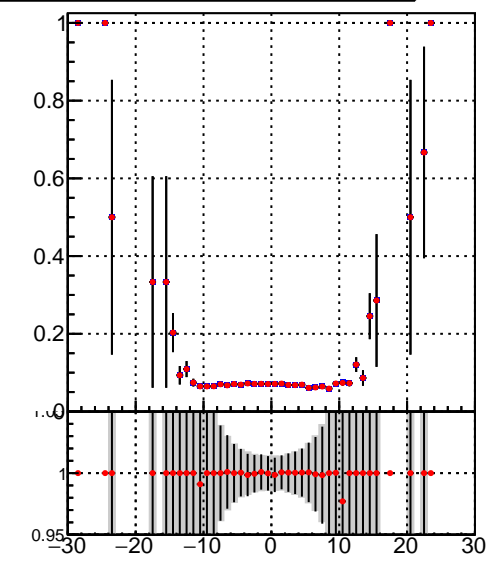

Efficiency vs vertpos**fake+duplicates vs vert r**

Legend:
■ DQM_TT_mkFit-DQM_lowptq_orig
■ DQM_TT_mkFit-DQM_lowptq_modi2

Efficiency vs sim PV z**Efficiency vs. sim PV z****fake+duplicates vs Sim. PV z**