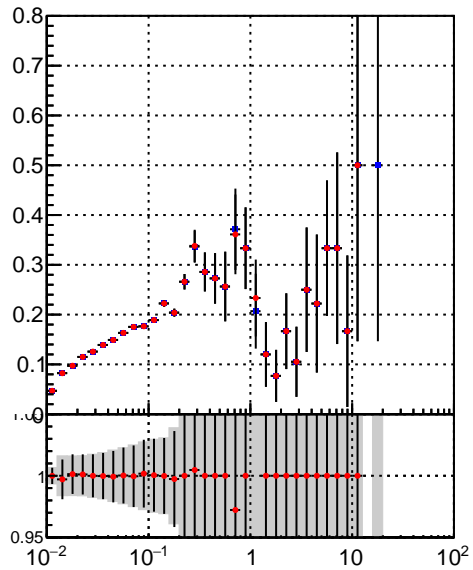

Efficiency vs vertpos**fake+duplicates vs vert r**

Legend:
■ DQM_TT_mkFit-DQM_lowptq_orig
■ DQM_TT_mkFit-DQM_lowptq_modi2

Efficiency vs sim PV z**Efficiency vs. sim PV z****fake+duplicates vs Sim. PV z**