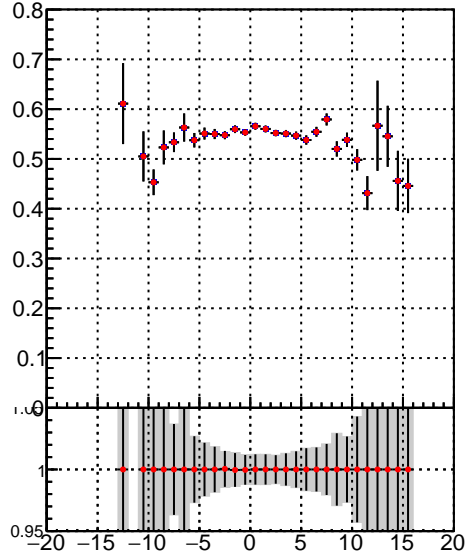

Efficiency vs vertpos**fake+duplicates vs vert r**

Legend:
■ DQM_TT_mkFit-DQM_lowptq_orig
■ DQM_TT_mkFit-DQM_lowptq_modi2

Efficiency vs sim PV z**Efficiency vs. sim PV z****fake+duplicates vs Sim. PV z**