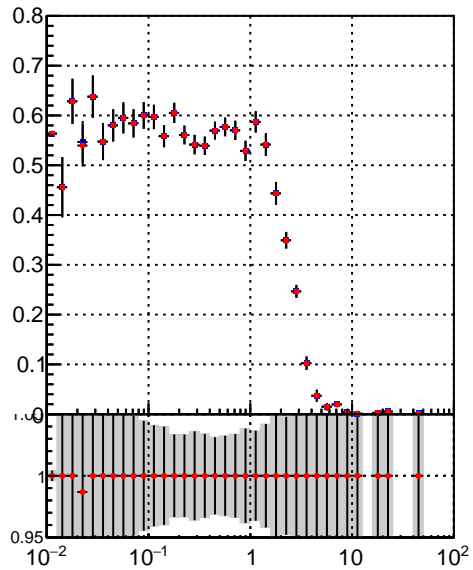

Efficiency vs vertpos**fake+duplicates vs vert r**

Legend:
■ DQM_TT_mkFit-DQM_lowptq_orig
■ DQM_TT_mkFit-DQM_lowptq_modi2

Efficiency vs sim PV z**Efficiency vs. sim PV z****fake+duplicates vs Sim. PV z**