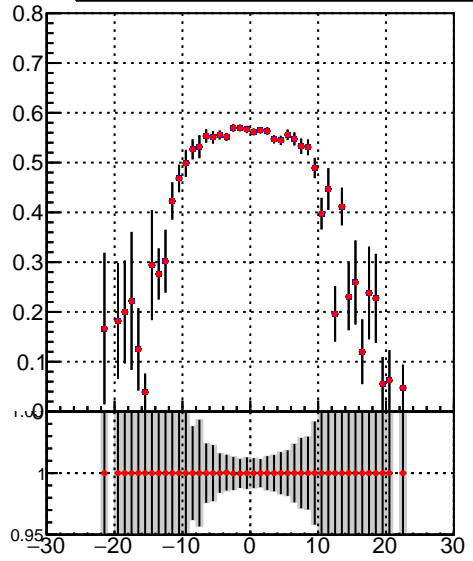

Efficiency vs vertpos**fake+duplicates vs vert r**

Legend:
■ DQM_TT_mkFit-DQM_lowptq_orig
■ DQM_TT_mkFit-DQM_lowptq_modi2

Efficiency vs sim PV z**Efficiency vs. sim PV z****fake+duplicates vs Sim. PV z**