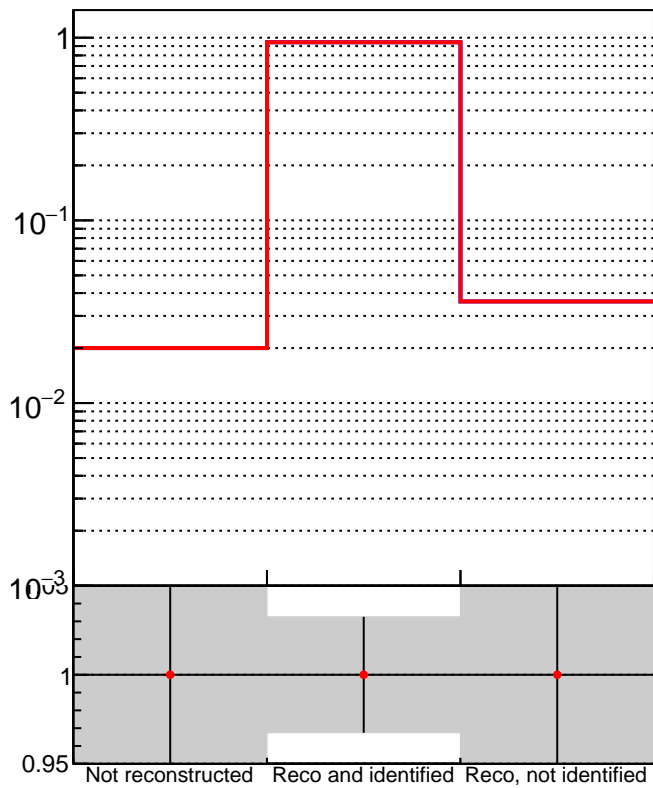

TruePVLocationIndexInRecoVertexCollectionCumulative

TruePVLocationIndexInRecoVertexCollection

■ DQM\_TT\_mkFit-DQM\_lowptq\_orig  
● DQM\_TT\_mkFit-DQM\_lowptq\_modi