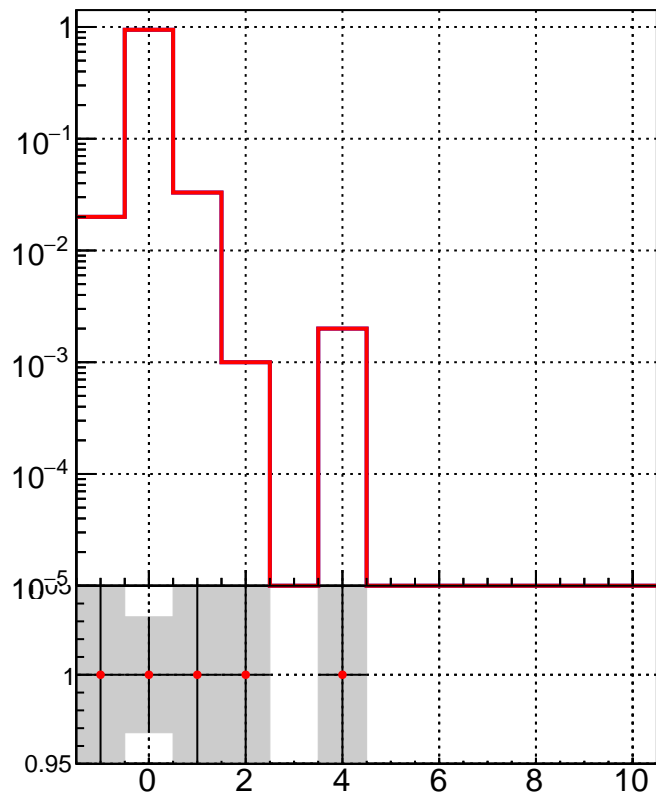

TruePVLocationIndexInRecoVertexCollectionCumulative

TruePVLocationIndexInRecoVertexCollection

■ DQM\_TT\_mkFit-DQM\_lowptq\_orig  
● DQM\_TT\_mkFit-DQM\_lowptq\_modi