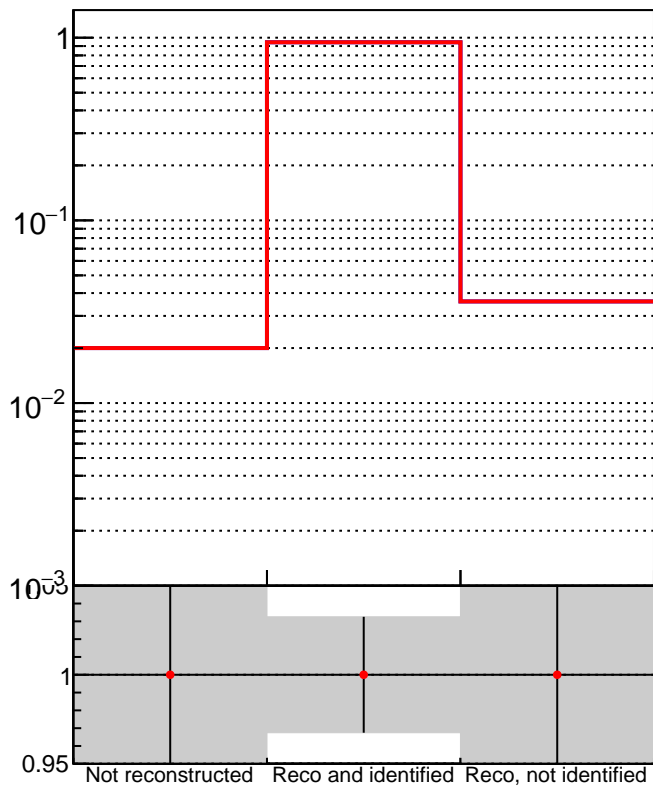

TruePVLocationIndexInRecoVertexCollectionCumulative

TruePVLocationIndexInRecoVertexCollection

■ DQM_TT_mkFit-DQM_lowptq_orig
● DQM_TT_mkFit-DQM_lowptq_modi