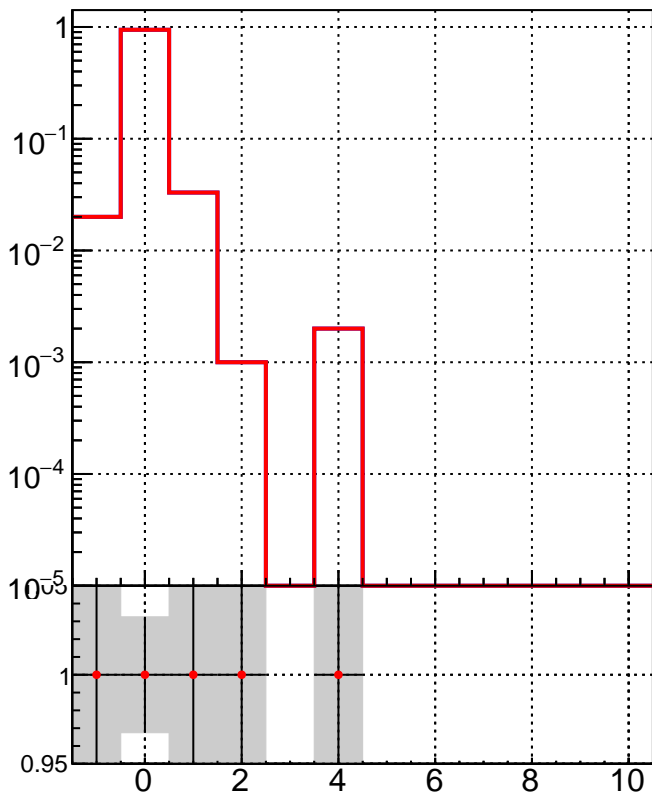

TruePVLocationIndexInRecoVertexCollectionCumulative

TruePVLocationIndexInRecoVertexCollection

■ DQM_TT_mkFit-DQM_lowptq_orig
● DQM_TT_mkFit-DQM_lowptq_modi