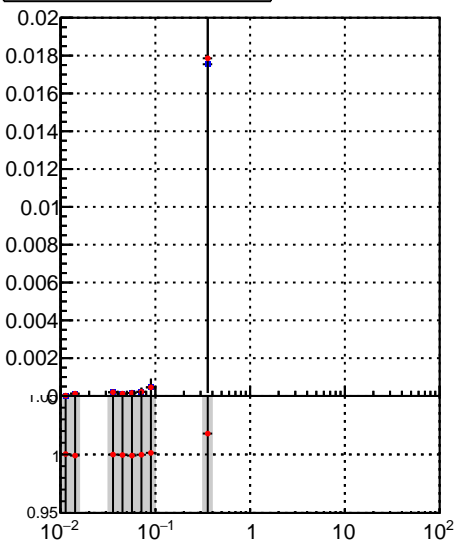

Fake rate vs vertpos**Duplicates Rate vs vertpos****Pileup rate vs vertpos**

—•— DQM_TT_mkFit-DQM_lowptq_orig
—•— DQM_TT_mkFit-DQM_lowptq_modi

Fake rate vs v**Fake rate vs. sim PV z****Duplicates Rate vs sim PV z****Pileup rate vs. sim PV z**