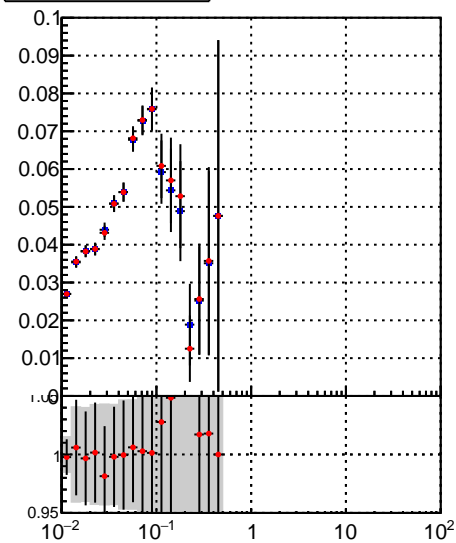

Fake rate vs vertpos**Duplicates Rate vs vertpos****Pileup rate vs vertpos**

—•— DQM_TT_mkFit-DQM_lowptq_orig
—•— DQM_TT_mkFit-DQM_lowptq_modi

Fake rate vs v**Fake rate vs. sim PV z****Duplicates Rate vs sim PV z****Pileup rate vs. sim PV z**