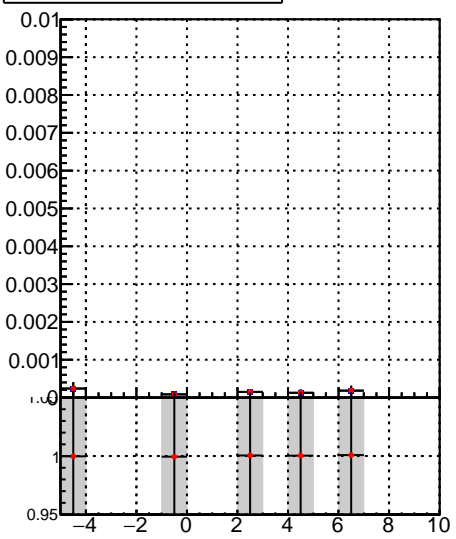

Fake rate vs vertpos**Duplicates Rate vs vertpos****Pileup rate vs vertpos**

—•— DQM_TT_mkFit-DQM_lowptq_orig
—•— DQM_TT_mkFit-DQM_lowptq_modi

Fake rate vs v**Fake rate vs. sim PV z****Duplicates Rate vs sim PV z****Pileup rate vs. sim PV z**