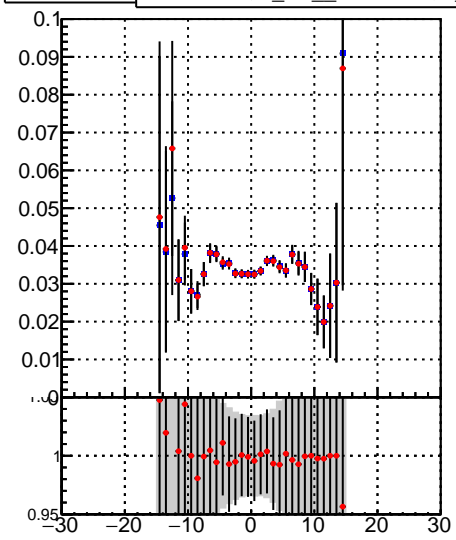

Fake rate vs vertpos**Duplicates Rate vs vertpos****Pileup rate vs vertpos**

—•— DQM_TT_mkFit-DQM_lowptq_orig
—•— DQM_TT_mkFit-DQM_lowptq_modi

Fake rate vs v**Fake rate vs. sim PV z****Duplicates Rate vs sim PV z****Pileup rate vs. sim PV z**