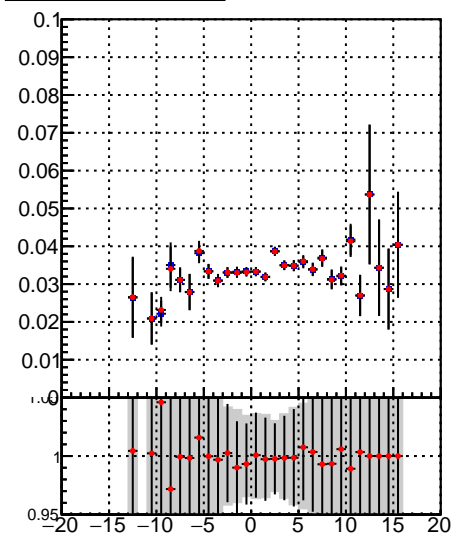

Fake rate vs vertpos**Duplicates Rate vs vertpos****Pileup rate vs vertpos**

—•— DQM_TT_mkFit-DQM_lowptq_orig
—•— DQM_TT_mkFit-DQM_lowptq_modi

Fake rate vs v**Fake rate vs. sim PV z****Duplicates Rate vs sim PV z****Pileup rate vs. sim PV z**