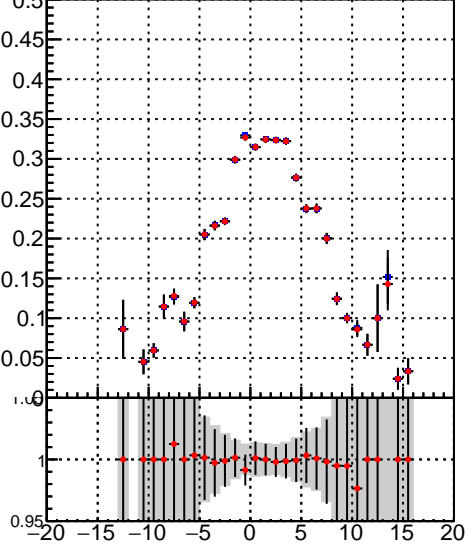

Efficiency vs vertpos**fake+duplicates vs vert r****Efficiency vs sim PV z****fake+duplicates vs Sim. PV z****Efficiency vs. sim PV z****fake+duplicates vs Sim. PV z**

■ DQM_TT_mkFit-DQM_lowptq_orig
■ DQM_TT_mkFit-DQM_lowptq_modi