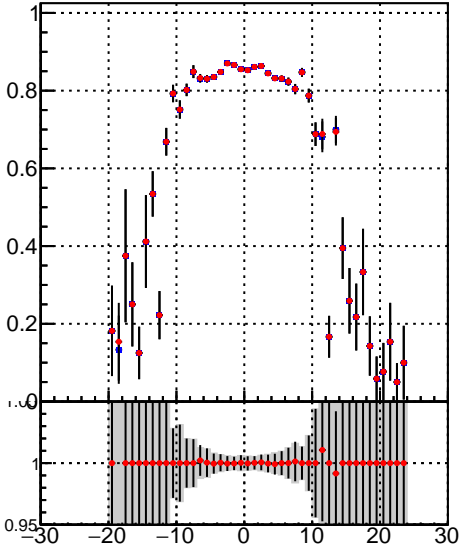

Efficiency vs vertpos**fake+duplicates vs vert r****Efficiency vs sim PV z****fake+duplicates vs Sim. PV z****Efficiency vs. sim PV z****fake+duplicates vs Sim. PV z**

■ DQM_TT_mkFit-DQM_lowptq_orig
■ DQM_TT_mkFit-DQM_lowptq_modi