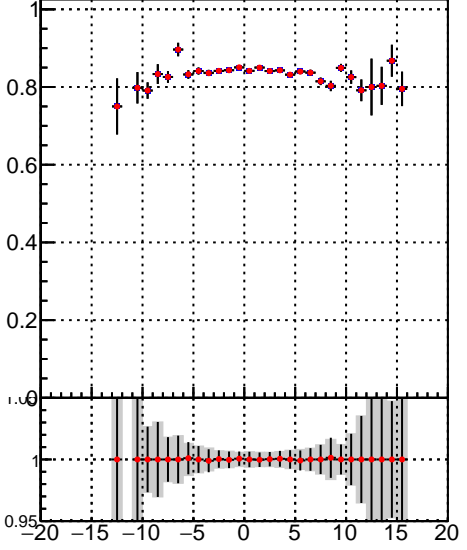

Efficiency vs vertpos**fake+duplicates vs vert r****Efficiency vs sim PV z****fake+duplicates vs Sim. PV z****Efficiency vs. sim PV z****fake+duplicates vs Sim. PV z**

■ DQM_TT_mkFit-DQM_lowptq_orig
■ DQM_TT_mkFit-DQM_lowptq_modi