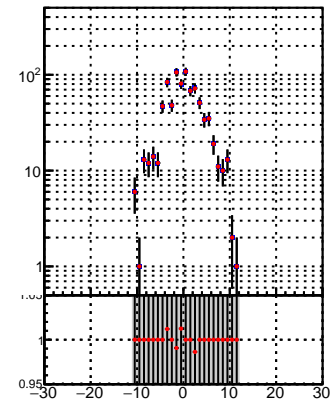

N of reco track vs dxy

N of associated (recoToSim) tracks vs dxy

N of associated (recoToSim) looper tracks vs dxy

N of reco track vs dz

N of associated (recoToSim) tracks vs dz

N of associated (recoToSim) looper tracks vs dz