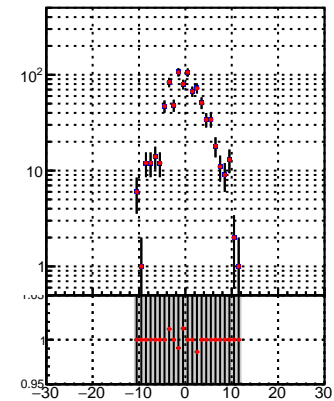

N of reco track vs dxy

N of associated (recoToSim) tracks vs dxy

N of associated (recoToSim) looper tracks vs dxy

N of reco track vs dz

N of associated (recoToSim) tracks vs dz

N of associated (recoToSim) looper tracks vs dz