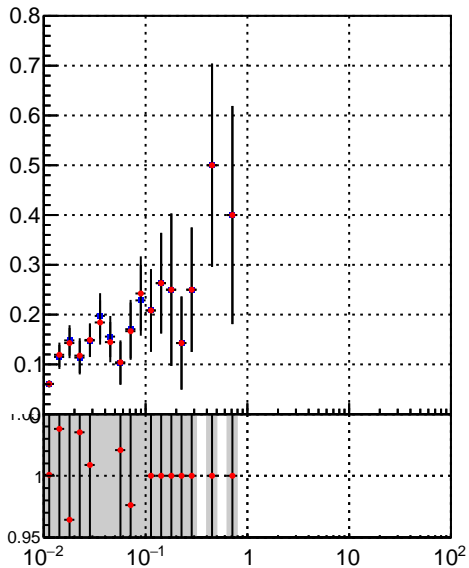

fake+duplicates vs vert r

Legend for the plots above:

- DQM\_TT\_mkFit-DQM\_lowptq\_orig (Blue squares)
- DQM\_TT\_mkFit-DQM\_lowptq\_modi (Red circles)

fake+duplicates vs Sim. PV z