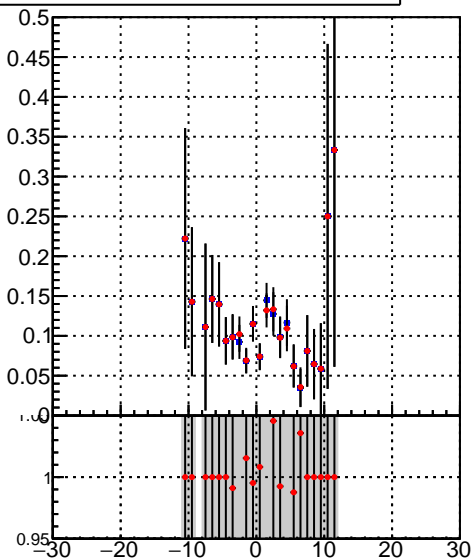

fake+duplicates vs vert r

Legend for the plots above:

- DQM\_TT\_mkFit-DQM\_lowptq\_orig (Blue squares)
- DQM\_TT\_mkFit-DQM\_lowptq\_modi (Red circles)

fake+duplicates vs Sim. PV z