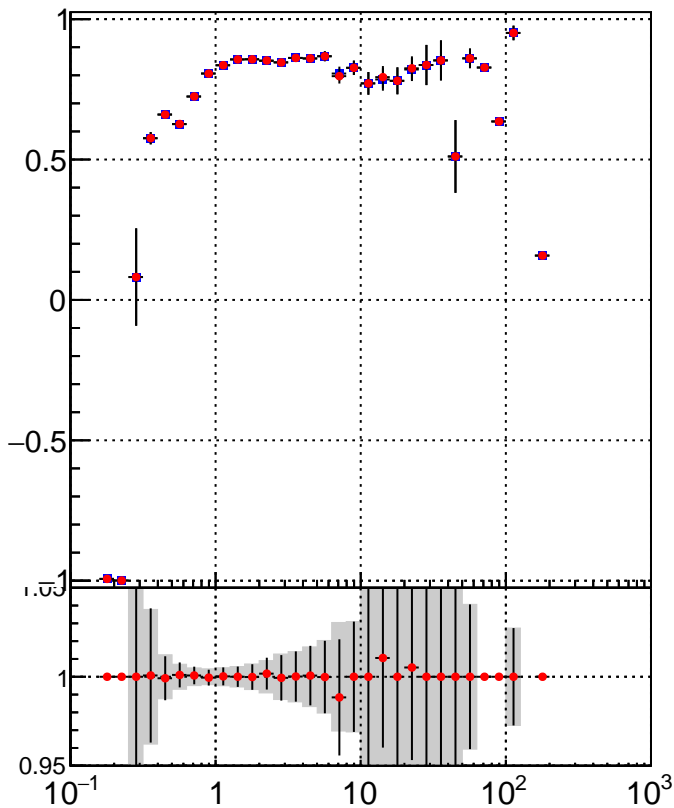

MVA1 of associated tracks (recoToSim) vs. track p_T MVA1 of non-associated tracks (recoToSim) vs. track p_T 

MVA1 of associated tracks (

■ DQM_TT_mkFit-DQM_lowptq_orig
● DQM_TT_mkFit-DQM_lowptq_modi