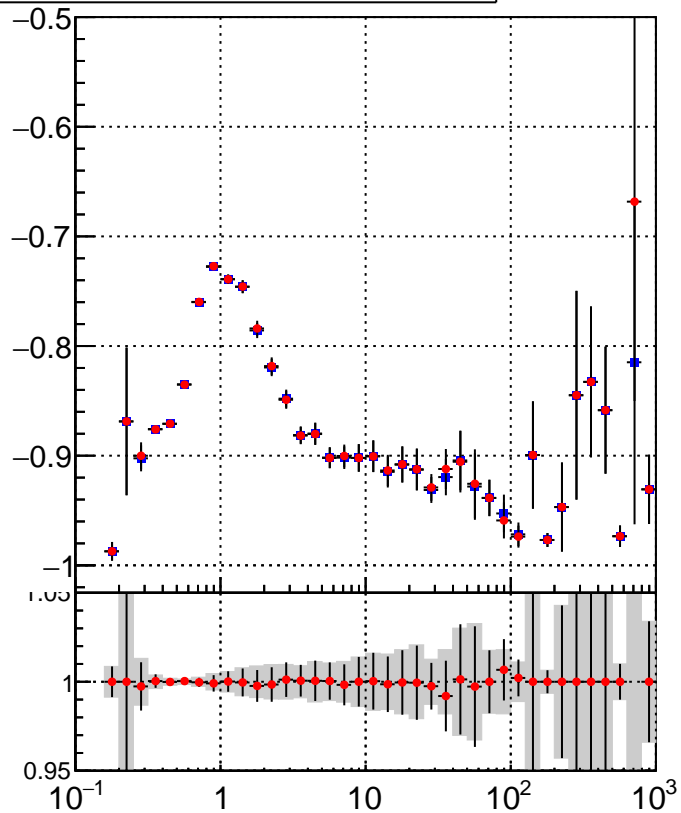

MVA1 of associated tracks (recoToSim) vs. track p_T MVA1 of non-associated tracks (recoToSim) vs. track p_T 

MVA1 of associated tracks (

■ DQM_TT_mkFit-DQM_lowptq_orig
● DQM_TT_mkFit-DQM_lowptq_modi