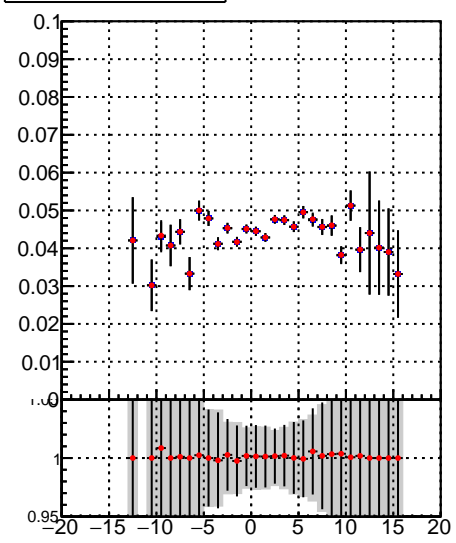

Fake rate vs vertpos**Duplicates Rate vs vertpos****Pileup rate vs vertpos**

—●— DQM_TT_mkFit-DQM_lowptq_orig
—●— DQM_TT_mkFit-DQM_lowptq_modi

Fake rate vs v**Fake rate vs. sim PV z****Duplicates Rate vs sim PV z****Pileup rate vs. sim PV z**