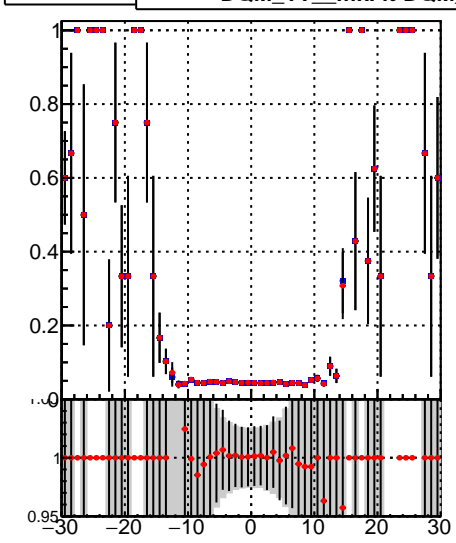

Fake rate vs vertpos**Duplicates Rate vs vertpos****Pileup rate vs vertpos**

—●— DQM_TT_mkFit-DQM_lowptq_orig
—●— DQM_TT_mkFit-DQM_lowptq_modi

Fake rate vs v**Fake rate vs. sim PV z****Duplicates Rate vs sim PV z****Pileup rate vs. sim PV z**