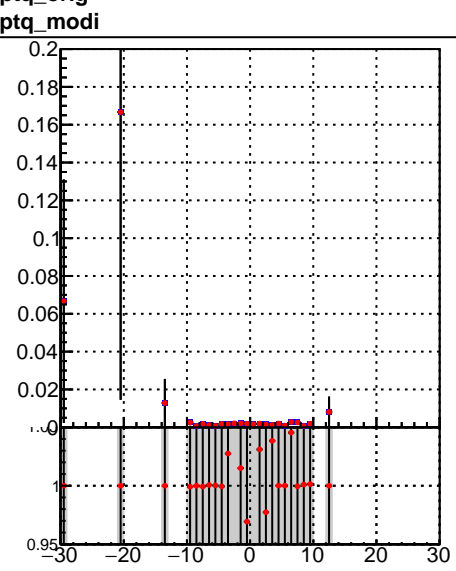

Fake rate vs vertpos**Duplicates Rate vs vertpos****Pileup rate vs vertpos**

—●— DQM_TT_mkFit-DQM_lowptq_orig
—●— DQM_TT_mkFit-DQM_lowptq_modi

Fake rate vs v**Fake rate vs. sim PV z****Duplicates Rate vs sim PV z****Pileup rate vs. sim PV z**