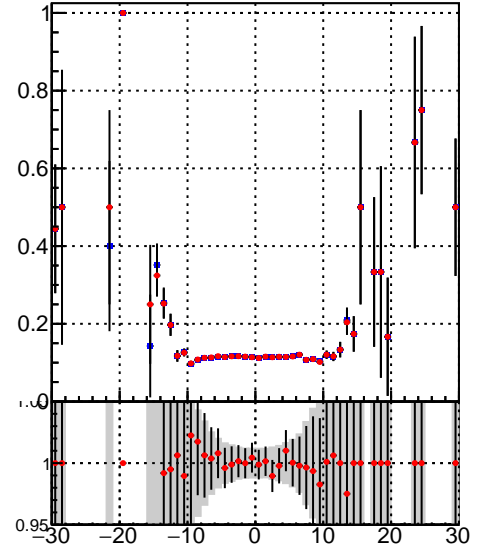

Efficiency vs vertpos**fake+duplicates vs vert r**
Efficiency vs sim PV z

 —●— DQM_TT_mkFit-DQM_lowptq_orig
 —●— DQM_TT_mkFit-DQM_lowptq_modi

**Efficiency vs. sim PV z****fake+duplicates vs Sim. PV z**