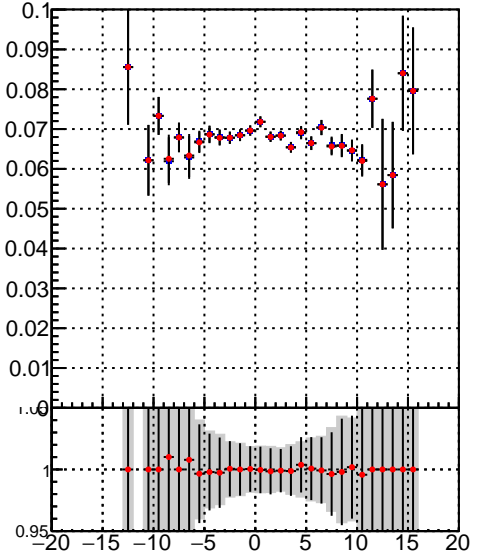

Efficiency vs vertpos**fake+duplicates vs vert r**
Efficiency vs sim PV z

 —●— DQM_TT_mkFit-DQM_lowptq_orig
 —●— DQM_TT_mkFit-DQM_lowptq_modi

**Efficiency vs. sim PV z****fake+duplicates vs Sim. PV z**