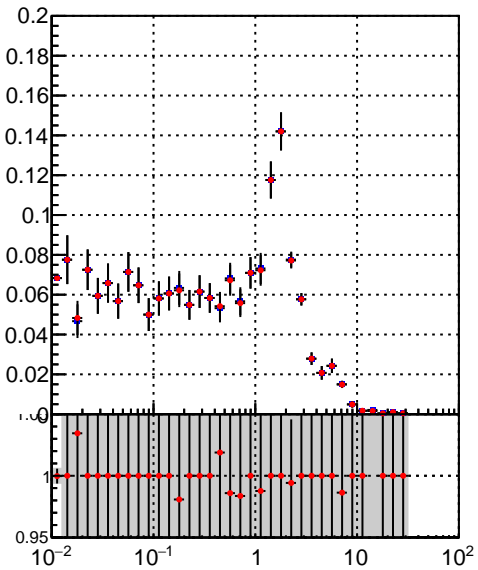

Efficiency vs vertpos**fake+duplicates vs vert r**
Efficiency vs sim PV z

 —●— DQM_TT_mkFit-DQM_lowptq_orig
 —●— DQM_TT_mkFit-DQM_lowptq_modi

**Efficiency vs. sim PV z****fake+duplicates vs Sim. PV z**