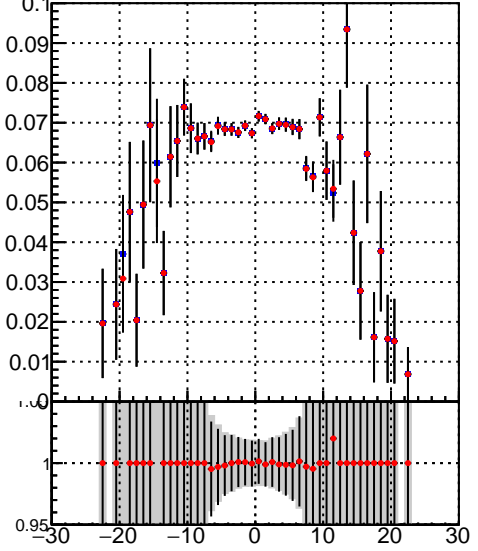

Efficiency vs vertpos**fake+duplicates vs vert r**
Efficiency vs sim PV z

 —●— DQM_TT_mkFit-DQM_lowptq_orig
 —●— DQM_TT_mkFit-DQM_lowptq_modi

**Efficiency vs. sim PV z****fake+duplicates vs Sim. PV z**