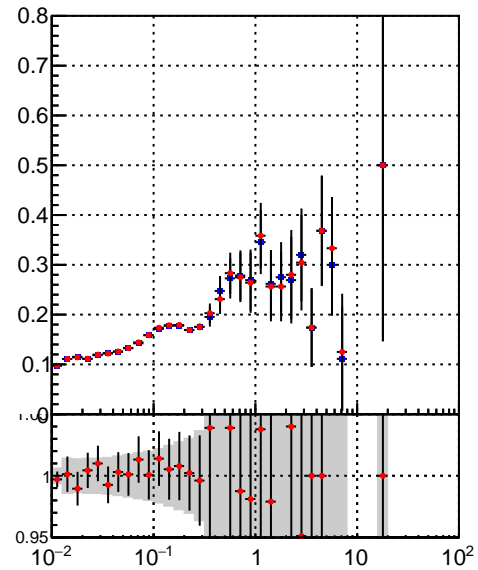

Efficiency vs vertpos**fake+duplicates vs vert r**
Efficiency vs sim PV z

 —●— DQM_TT_mkFit-DQM_lowptq_orig
 —●— DQM_TT_mkFit-DQM_lowptq_modi

**Efficiency vs. sim PV z****fake+duplicates vs Sim. PV z**