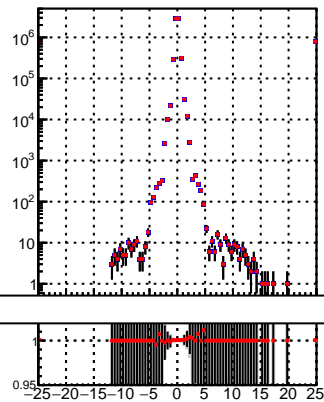

N of reco track vs dxy

N of associated (recoToSim) tracks vs dxy

N of associated (recoToSim) looper tracks vs dxy

N of reco track vs dz

N of associated (recoToSim) tracks vs dz

N of associated (recoToSim) looper tracks vs dz