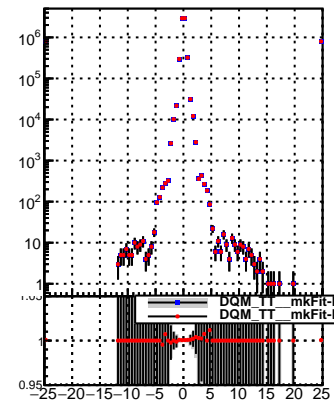

N of reco track vs dxy

N of associated (recoToSim) tracks vs dxy

N of associated (recoToSim) looper tracks vs dxy

N of reco track vs dz

N of associated (recoToSim) tracks vs dz

N of associated (recoToSim) looper tracks vs dz