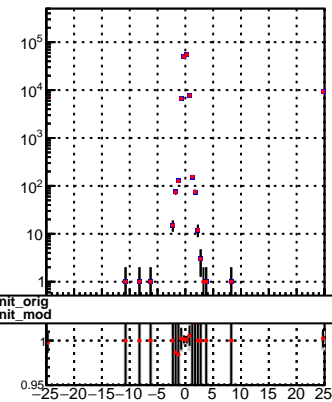

N of reco track vs dxy

N of associated (recoToSim) tracks vs dxy

N of associated (recoToSim) looper tracks vs dxy

N of reco track vs dz

N of associated (recoToSim) tracks vs dz

N of associated (recoToSim) looper tracks vs dz