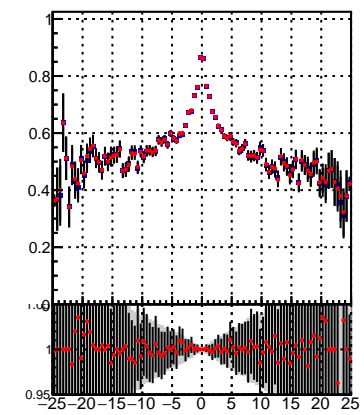

Fake rate vs dxypv

Duplicates Rate vs Dxy(PV)

Pileup rate vs dxy(PV)

—●— DQM_TT_mkFit-DQM_init_orig
—■— DQM_TT_mkFit-DQM_init_mod

Fake rate vs dx

Fake rate vs dzpv

Duplicates Rate vs Dz(PV)

Pileup rate vs dz(PV)

Fake rate vs dzpv

Duplicates Rate vs Dz(PV)

Pileup rate vs dz(PV)