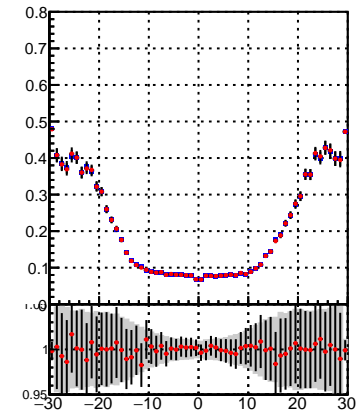

Fake rate vs dxypv

Duplicates Rate vs Dxy(PV)

Pileup rate vs dxy(PV)

—●— DQM_TT_mkFit-DQM_init_orig
—■— DQM_TT_mkFit-DQM_init_mod

Fake rate vs dx

Fake rate vs dzpv

Duplicates Rate vs Dz(PV)

Pileup rate vs dz(PV)

Fake rate vs dzpv

Duplicates Rate vs Dz(PV)

Pileup rate vs dz(PV)