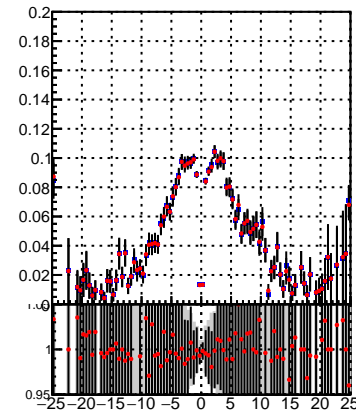

Fake rate vs dxypv

Duplicates Rate vs Dxy(PV)

Pileup rate vs dxy(PV)

—●— DQM_TT_mkFit-DQM_init_orig
—■— DQM_TT_mkFit-DQM_init_mod

Fake rate vs dx

Fake rate vs dzpv

Duplicates Rate vs Dz(PV)

Pileup rate vs dz(PV)

Fake rate vs dzpv

Duplicates Rate vs Dz(PV)

Pileup rate vs dz(PV)