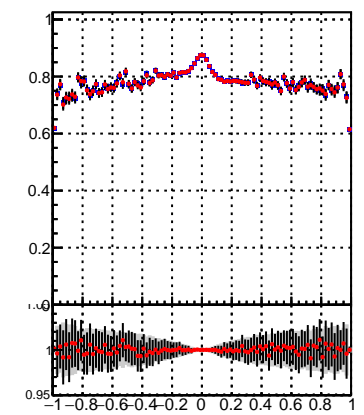

Fake rate vs dxypv

Duplicates Rate vs Dxy(PV)

Pileup rate vs dxy(PV)

—●— DQM_TT_mkFit-DQM_init_orig
—■— DQM_TT_mkFit-DQM_init_mod

Fake rate vs dx

Fake rate vs dzpv

Duplicates Rate vs Dz(PV)

Pileup rate vs dz(PV)

Fake rate vs dzpv

Duplicates Rate vs Dz(PV)

Pileup rate vs dz(PV)