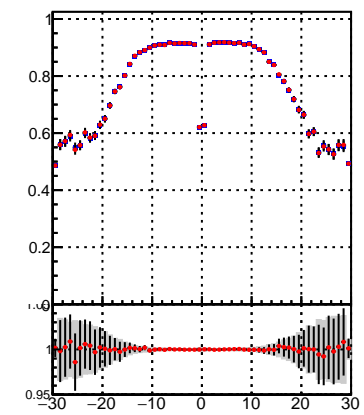

Fake rate vs dxypv

Duplicates Rate vs Dxy(PV)

Pileup rate vs dxy(PV)

—●— DQM_TT_mkFit-DQM_init_orig
—■— DQM_TT_mkFit-DQM_init_mod

Fake rate vs dx

Fake rate vs dzpv

Duplicates Rate vs Dz(PV)

Pileup rate vs dz(PV)

Fake rate vs dzpv

Duplicates Rate vs Dz(PV)

Pileup rate vs dz(PV)