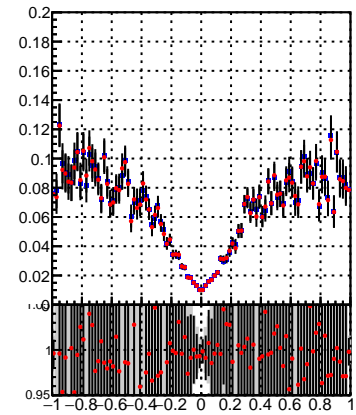

Fake rate vs dxypv

Duplicates Rate vs Dxy(PV)

Pileup rate vs dxy(PV)

—●— DQM_TT_mkFit-DQM_init_orig
—■— DQM_TT_mkFit-DQM_init_mod

Fake rate vs dx

Fake rate vs dzpv

Duplicates Rate vs Dz(PV)

Pileup rate vs dz(PV)

Fake rate vs dzpv

Duplicates Rate vs Dz(PV)

Pileup rate vs dz(PV)