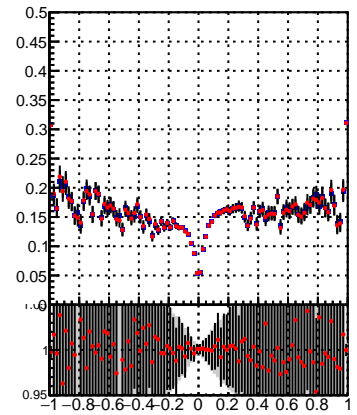

Fake rate vs dxypv

Duplicates Rate vs Dxy(PV)

Pileup rate vs dxy(PV)

—●— DQM_TT_mkFit-DQM_init_orig
—■— DQM_TT_mkFit-DQM_init_mod

Fake rate vs dx

Fake rate vs dzpv

Duplicates Rate vs Dz(PV)

Pileup rate vs dz(PV)

Fake rate vs dzpv

Duplicates Rate vs Dz(PV)

Pileup rate vs dz(PV)