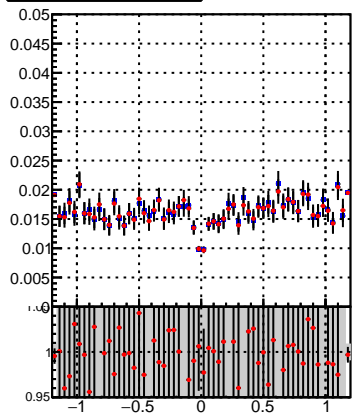

Fake rate vs dxypv

Duplicates Rate vs Dxy(PV)

Pileup rate vs dxy(PV)

—●— DQM_TT_mkFit-DQM_init_orig
—■— DQM_TT_mkFit-DQM_init_mod

Fake rate vs dx

Fake rate vs dzpv

Duplicates Rate vs Dz(PV)

Pileup rate vs dz(PV)

Fake rate vs dzpv

Duplicates Rate vs Dz(PV)

Pileup rate vs dz(PV)