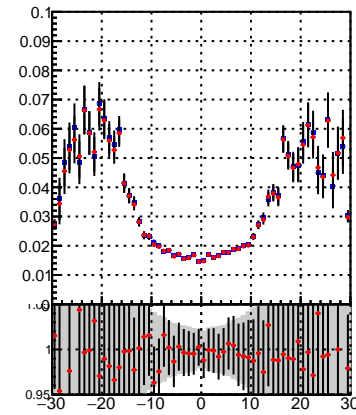

Fake rate vs dxypv

Duplicates Rate vs Dxy(PV)

Pileup rate vs dxy(PV)

—●— DQM_TT_mkFit-DQM_init_orig
—■— DQM_TT_mkFit-DQM_init_mod

Fake rate vs dx

Fake rate vs dzpv

Duplicates Rate vs Dz(PV)

Pileup rate vs dz(PV)

Fake rate vs dzpv

Duplicates Rate vs Dz(PV)

Pileup rate vs dz(PV)