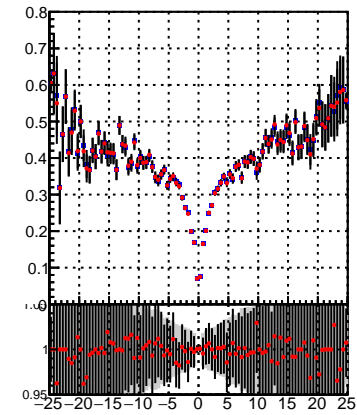

Fake rate vs dxypv

Duplicates Rate vs Dxy(PV)

Pileup rate vs dxy(PV)

—●— DQM_TT_mkFit-DQM_init_orig
—■— DQM_TT_mkFit-DQM_init_mod

Fake rate vs dx

Fake rate vs dzpv

Duplicates Rate vs Dz(PV)

Pileup rate vs dz(PV)

Fake rate vs dzpv

Duplicates Rate vs Dz(PV)

Pileup rate vs dz(PV)