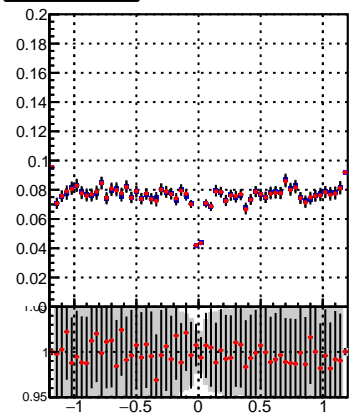

Fake rate vs dxypv

Duplicates Rate vs Dxy(PV)

Pileup rate vs dxy(PV)

—●— DQM_TT_mkFit-DQM_init_orig
—■— DQM_TT_mkFit-DQM_init_mod

Fake rate vs dx

Fake rate vs dzpv

Duplicates Rate vs Dz(PV)

Pileup rate vs dz(PV)

Fake rate vs dzpv

Duplicates Rate vs Dz(PV)

Pileup rate vs dz(PV)