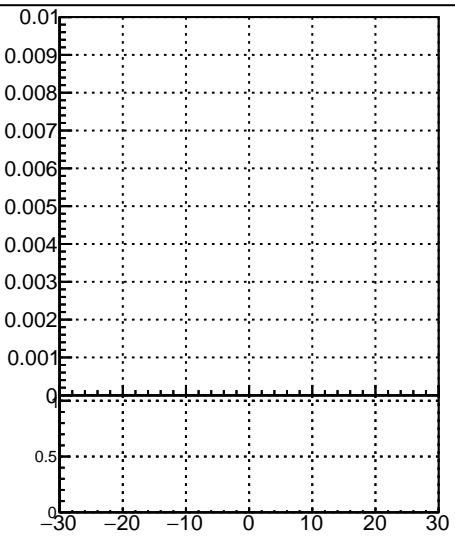

Fake rate vs vertpos

Duplicates Rate vs vertpos

Pileup rate vs vertpos

Fake rate vs η

—•— DQM_TT_mkFit-DQM_init_orig
—•— DQM_TT_mkFit-DQM_init_mod

Fake rate vs. sim PV z

Duplicates Rate vs sim PV z

Pileup rate vs. sim PV z