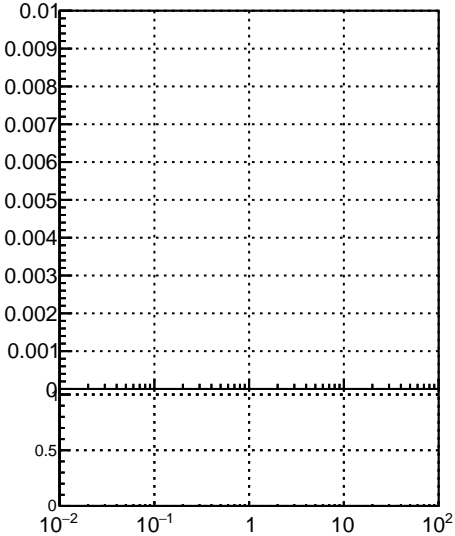

Fake rate vs vertpos

Duplicates Rate vs vertpos

Pileup rate vs vertpos

Fake rate vs η

—•— DQM_TT_mkFit-DQM_init_orig
—•— DQM_TT_mkFit-DQM_init_mod

Fake rate vs. sim PV z

Duplicates Rate vs sim PV z

Pileup rate vs. sim PV z