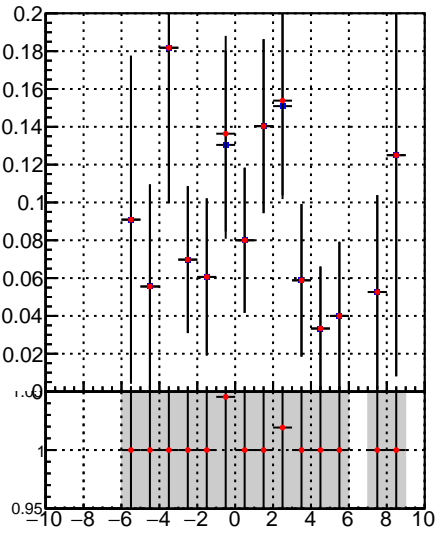

Fake rate vs vertpos

Duplicates Rate vs vertpos

Pileup rate vs vertpos

Fake rate vs η

—•— DQM_TT_mkFit-DQM_init_orig
—•— DQM_TT_mkFit-DQM_init_mod

Fake rate vs. sim PV z

Duplicates Rate vs sim PV z

Pileup rate vs. sim PV z