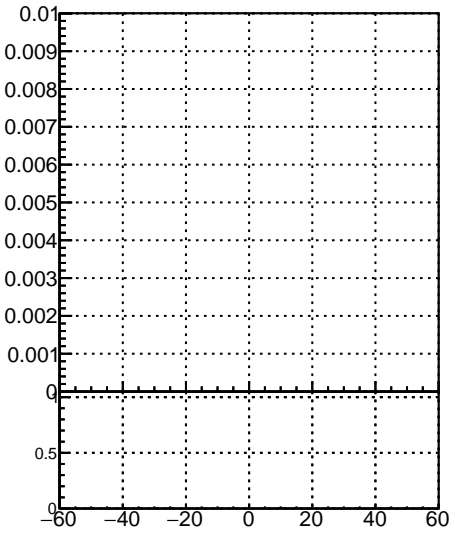

Fake rate vs vertpos

Duplicates Rate vs vertpos

Pileup rate vs vertpos

Fake rate vs η

—•— DQM_TT_mkFit-DQM_init_orig
—•— DQM_TT_mkFit-DQM_init_mod

Fake rate vs. sim PV z

Duplicates Rate vs sim PV z

Pileup rate vs. sim PV z