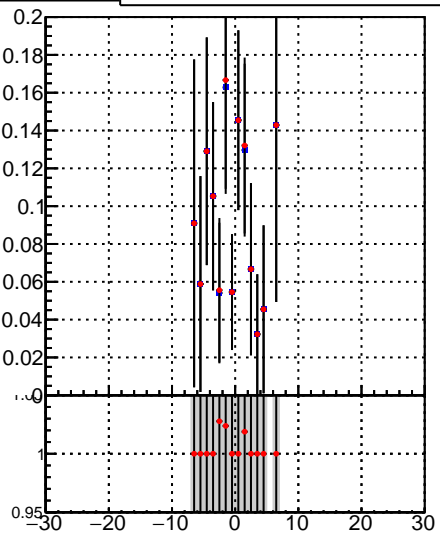

Fake rate vs vertpos

Duplicates Rate vs vertpos

Pileup rate vs vertpos

Fake rate vs η

—•— DQM_TT_mkFit-DQM_init_orig
—•— DQM_TT_mkFit-DQM_init_mod

Fake rate vs. sim PV z

Duplicates Rate vs sim PV z

Pileup rate vs. sim PV z