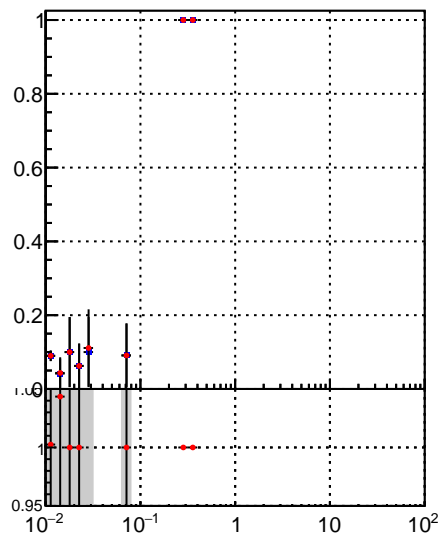

Fake rate vs vertpos

Duplicates Rate vs vertpos

Pileup rate vs vertpos

Fake rate vs η

—•— DQM_TT_mkFit-DQM_init_orig
—•— DQM_TT_mkFit-DQM_init_mod

Fake rate vs. sim PV z

Duplicates Rate vs sim PV z

Pileup rate vs. sim PV z