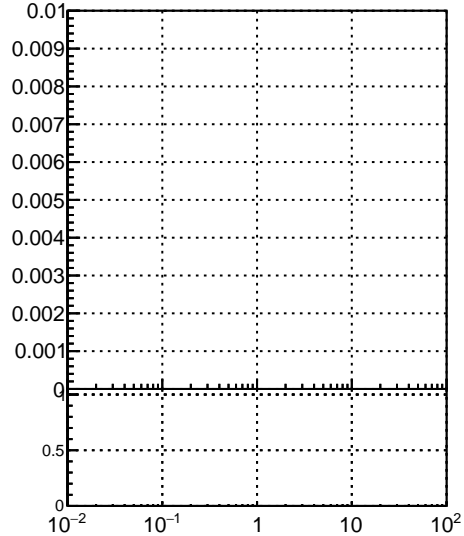

Fake rate vs vertpos

Duplicates Rate vs vertpos

Pileup rate vs vertpos

Fake rate vs η

—•— DQM_TT_mkFit-DQM_init_orig
—•— DQM_TT_mkFit-DQM_init_mod

Fake rate vs. sim PV z

Duplicates Rate vs sim PV z

Pileup rate vs. sim PV z