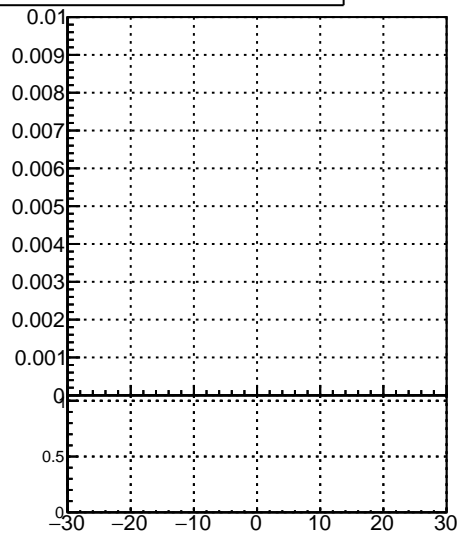

Fake rate vs vertpos

Duplicates Rate vs vertpos

Pileup rate vs vertpos

Fake rate vs η

—•— DQM_TT_mkFit-DQM_init_orig
—•— DQM_TT_mkFit-DQM_init_mod

Fake rate vs. sim PV z

Duplicates Rate vs sim PV z

Pileup rate vs. sim PV z