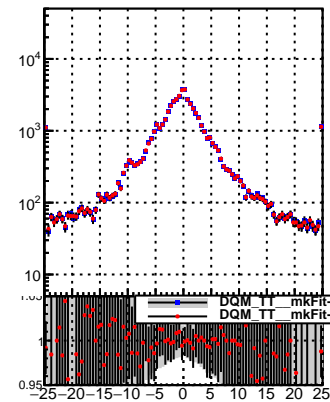

N of reco track vs dxy

N of associated (recoToSim) tracks vs dxy

N of associated (recoToSim) looper tracks vs dxy

N of reco track vs dz

N of associated (recoToSim) tracks vs dz

N of associated (recoToSim) looper tracks vs dz