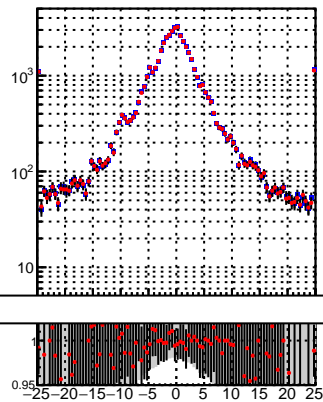

N of reco track vs dxy

N of associated (recoToSim) tracks vs dxy

N of associated (recoToSim) looper tracks vs dxy

N of reco track vs dz

N of associated (recoToSim) tracks vs dz

N of associated (recoToSim) looper tracks vs dz