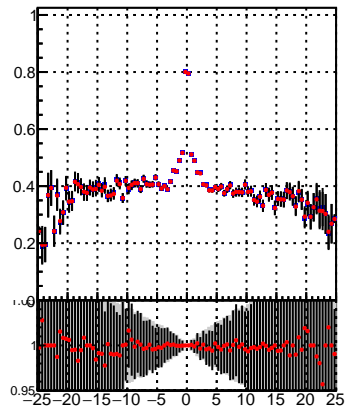

Fake rate vs dxypv

Duplicates Rate vs Dxy(PV)

Pileup rate vs dxy(PV)

Fake rate vs d

Fake rate vs dzpv

Duplicates Rate vs Dz(PV)

Pileup rate vs dz(PV)

Fake rate vs dzpv

Duplicates Rate vs Dz(PV)

Pileup rate vs dz(PV)

—●— DQM_TT_mkFit-DQM_init_orig
—●— DQM_TT_mkFit-DQM_init_modi3