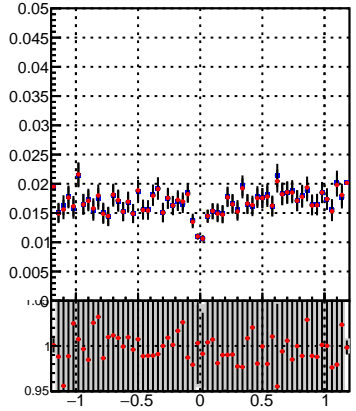

Fake rate vs dxypv

Duplicates Rate vs Dxy(PV)

Pileup rate vs dxy(PV)

Fake rate vs d

Fake rate vs dzpv

Duplicates Rate vs Dz(PV)

Pileup rate vs dz(PV)

Fake rate vs dzpv

Duplicates Rate vs Dz(PV)

Pileup rate vs dz(PV)

—●— DQM_TT_mkFit-DQM_init_orig
—●— DQM_TT_mkFit-DQM_init_modi3