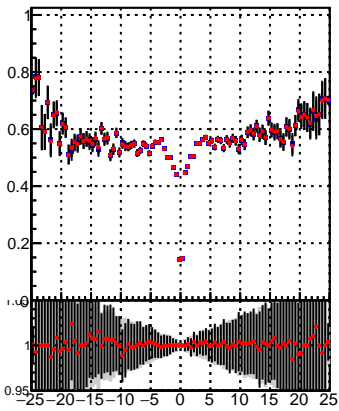

Fake rate vs dxypv

Duplicates Rate vs Dxy(PV)

Pileup rate vs dxy(PV)

Fake rate vs d

Fake rate vs dzpv

Duplicates Rate vs Dz(PV)

Pileup rate vs dz(PV)

Fake rate vs dzpv

Duplicates Rate vs Dz(PV)

Pileup rate vs dz(PV)

—●— DQM_TT_mkFit-DQM_init_orig
—●— DQM_TT_mkFit-DQM_init_modi3