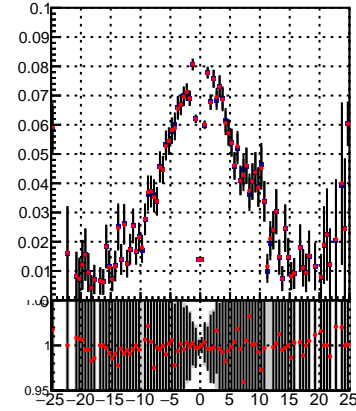

Fake rate vs dxypv

Duplicates Rate vs Dxy(PV)

Pileup rate vs dxy(PV)

Fake rate vs d

Fake rate vs dzpv

Duplicates Rate vs Dz(PV)

Pileup rate vs dz(PV)

Fake rate vs dzpv

Duplicates Rate vs Dz(PV)

Pileup rate vs dz(PV)

—●— DQM_TT_mkFit-DQM_init_orig
—●— DQM_TT_mkFit-DQM_init_modi3