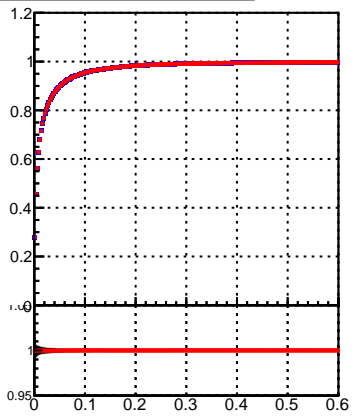

Efficiency vs. dz (PV)

Efficiency (tracking eff factorized out) vs. dz (PV)

DQM\_TT\_mkFit-DQM\_init\_orig

Fake rate

DQM\_TT\_mkFit-DQM\_init\_modi3