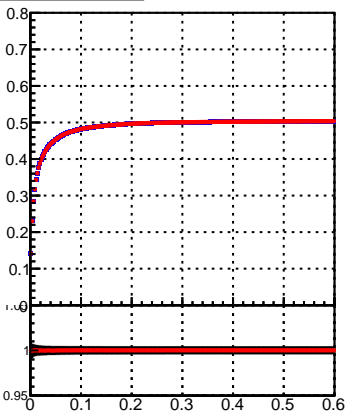

Efficiency vs. dz (PV)

Efficiency (tracking eff factorized out) vs. dz (PV)

DQM\_TT\_mkFit-DQM\_init\_orig

Fake rate

DQM\_TT\_mkFit-DQM\_init\_modi3