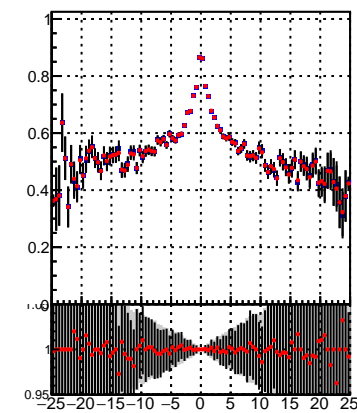

Fake rate vs dxypv

Duplicates Rate vs Dxy(PV)

Pileup rate vs dxy(PV)

— DQM_TT_mkFit-DQM_init_orig
— DQM_TT_mkFit-DQM_init_modi3

Fake rate vs d

Fake rate vs dzpv

Duplicates Rate vs Dz(PV)

Pileup rate vs dz(PV)

Fake rate vs dzpv

Duplicates Rate vs Dz(PV)

Pileup rate vs dz(PV)