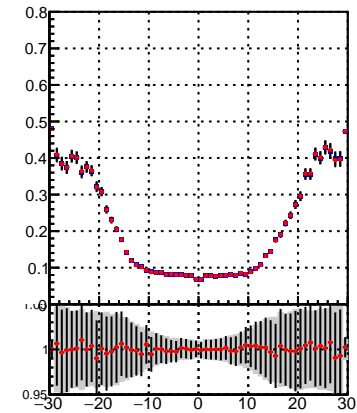

Fake rate vs dxypv

Duplicates Rate vs Dxy(PV)

Pileup rate vs dxy(PV)

— DQM_TT_mkFit-DQM_init_orig
— DQM_TT_mkFit-DQM_init_modi3

Fake rate vs d

Fake rate vs dzpv

Duplicates Rate vs Dz(PV)

Pileup rate vs dz(PV)

Fake rate vs dzpv

Duplicates Rate vs Dz(PV)

Pileup rate vs dz(PV)