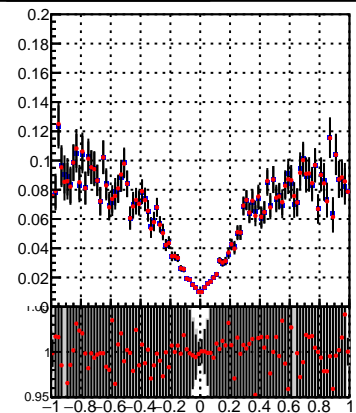

Fake rate vs dxypv

Duplicates Rate vs Dxy(PV)

Pileup rate vs dxy(PV)

— DQM_TT_mkFit-DQM_init_orig
— DQM_TT_mkFit-DQM_init_modi3

Fake rate vs d

Fake rate vs dzpv

Duplicates Rate vs Dz(PV)

Pileup rate vs dz(PV)

Fake rate vs dzpv

Duplicates Rate vs Dz(PV)

Pileup rate vs dz(PV)