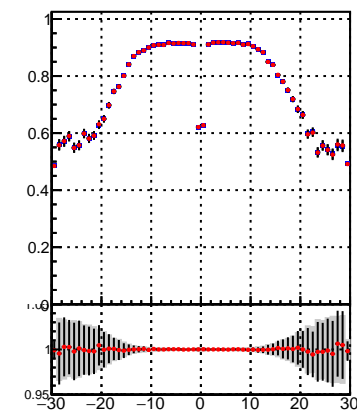

Fake rate vs dxypv

Duplicates Rate vs Dxy(PV)

Pileup rate vs dxy(PV)

— DQM_TT_mkFit-DQM_init_orig
— DQM_TT_mkFit-DQM_init_modi3

Fake rate vs d

Fake rate vs dzpv

Duplicates Rate vs Dz(PV)

Pileup rate vs dz(PV)

Fake rate vs dzpv

Duplicates Rate vs Dz(PV)

Pileup rate vs dz(PV)