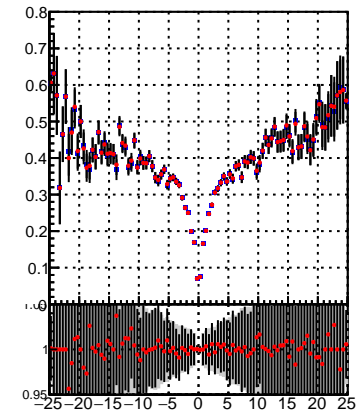

Fake rate vs dxypv

Duplicates Rate vs Dxy(PV)

Pileup rate vs dxy(PV)

— DQM_TT_mkFit-DQM_init_orig
— DQM_TT_mkFit-DQM_init_modi3

Fake rate vs d

Fake rate vs dzpv

Duplicates Rate vs Dz(PV)

Pileup rate vs dz(PV)

Fake rate vs dzpv

Duplicates Rate vs Dz(PV)

Pileup rate vs dz(PV)