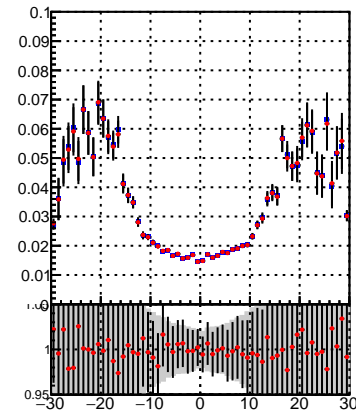

Fake rate vs dxypv

Duplicates Rate vs Dxy(PV)

Pileup rate vs dxy(PV)

— DQM_TT_mkFit-DQM_init_orig
— DQM_TT_mkFit-DQM_init_modi3

Fake rate vs d

Fake rate vs dzpv

Duplicates Rate vs Dz(PV)

Pileup rate vs dz(PV)

Fake rate vs dzpv

Duplicates Rate vs Dz(PV)

Pileup rate vs dz(PV)