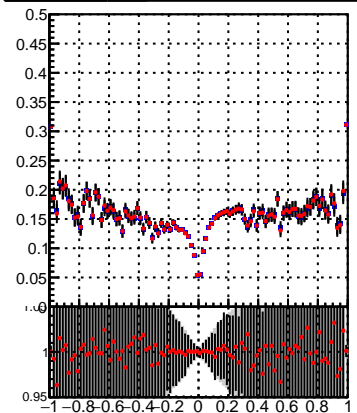

Fake rate vs dxypv

Duplicates Rate vs Dxy(PV)

Pileup rate vs dxy(PV)

— DQM_TT_mkFit-DQM_init_orig
— DQM_TT_mkFit-DQM_init_modi3

Fake rate vs d

Fake rate vs dzpv

Duplicates Rate vs Dz(PV)

Pileup rate vs dz(PV)

Fake rate vs dzpv

Duplicates Rate vs Dz(PV)

Pileup rate vs dz(PV)