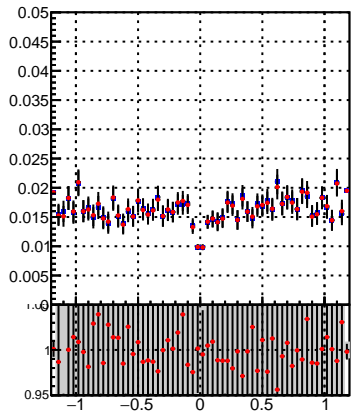

Fake rate vs dxypv

Duplicates Rate vs Dxy(PV)

Pileup rate vs dxy(PV)

— DQM_TT_mkFit-DQM_init_orig
— DQM_TT_mkFit-DQM_init_modi3

Fake rate vs d

Fake rate vs dzpv

Duplicates Rate vs Dz(PV)

Pileup rate vs dz(PV)

Fake rate vs dzpv

Duplicates Rate vs Dz(PV)

Pileup rate vs dz(PV)