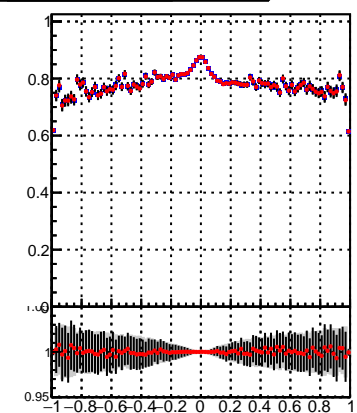

Fake rate vs dxypv

Duplicates Rate vs Dxy(PV)

Pileup rate vs dxy(PV)

— DQM_TT_mkFit-DQM_init_orig
— DQM_TT_mkFit-DQM_init_modi3

Fake rate vs d

Fake rate vs dzpv

Duplicates Rate vs Dz(PV)

Pileup rate vs dz(PV)

Fake rate vs dzpv

Duplicates Rate vs Dz(PV)

Pileup rate vs dz(PV)