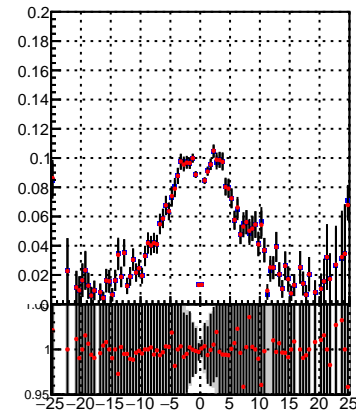

Fake rate vs dxypv

Duplicates Rate vs Dxy(PV)

Pileup rate vs dxy(PV)

— DQM_TT_mkFit-DQM_init_orig
— DQM_TT_mkFit-DQM_init_modi3

Fake rate vs d

Fake rate vs dzpv

Duplicates Rate vs Dz(PV)

Pileup rate vs dz(PV)

Fake rate vs dzpv

Duplicates Rate vs Dz(PV)

Pileup rate vs dz(PV)