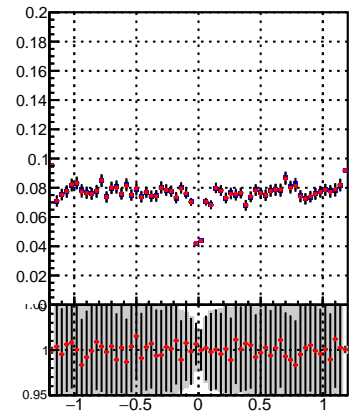

Fake rate vs dxypv

Duplicates Rate vs Dxy(PV)

Pileup rate vs dxy(PV)

— DQM_TT_mkFit-DQM_init_orig
— DQM_TT_mkFit-DQM_init_modi3

Fake rate vs d

Fake rate vs dzpv

Duplicates Rate vs Dz(PV)

Pileup rate vs dz(PV)

Fake rate vs dzpv

Duplicates Rate vs Dz(PV)

Pileup rate vs dz(PV)