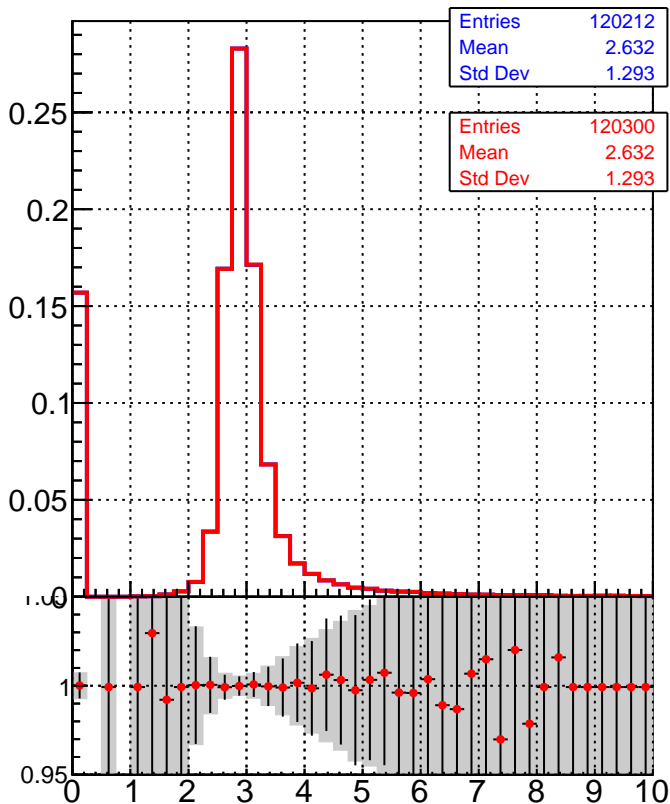

dE/dx estimator 1

dE/dx estimator 2

Legend:
- DQM_TT_mkFit-DQM_init_orig (blue line with squares)
- DQM_TT_mkFit-DQM_init_modi3 (red line with circles)