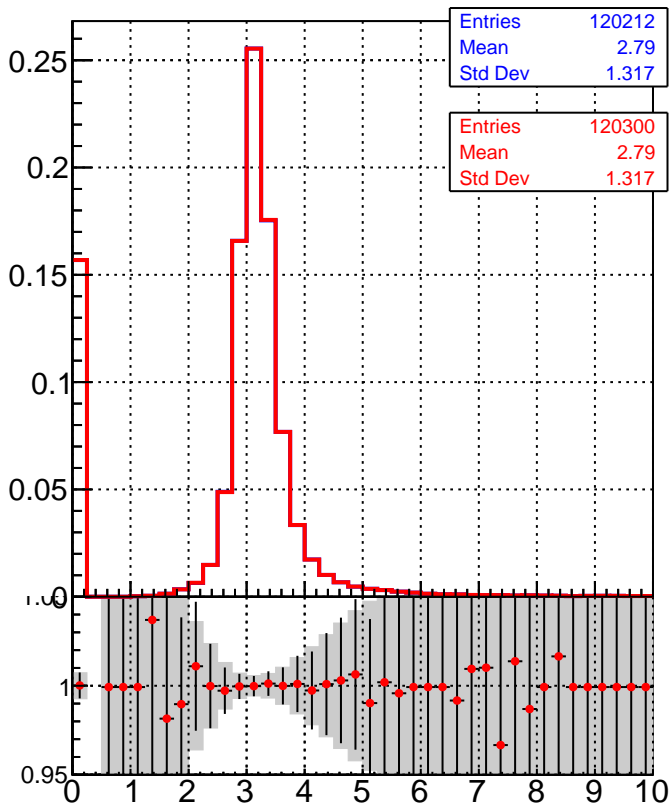

dE/dx estimator 1

dE/dx estimator 2

Legend:
- DQM_TT_mkFit-DQM_init_orig (blue line with squares)
- DQM_TT_mkFit-DQM_init_modi3 (red line with circles)