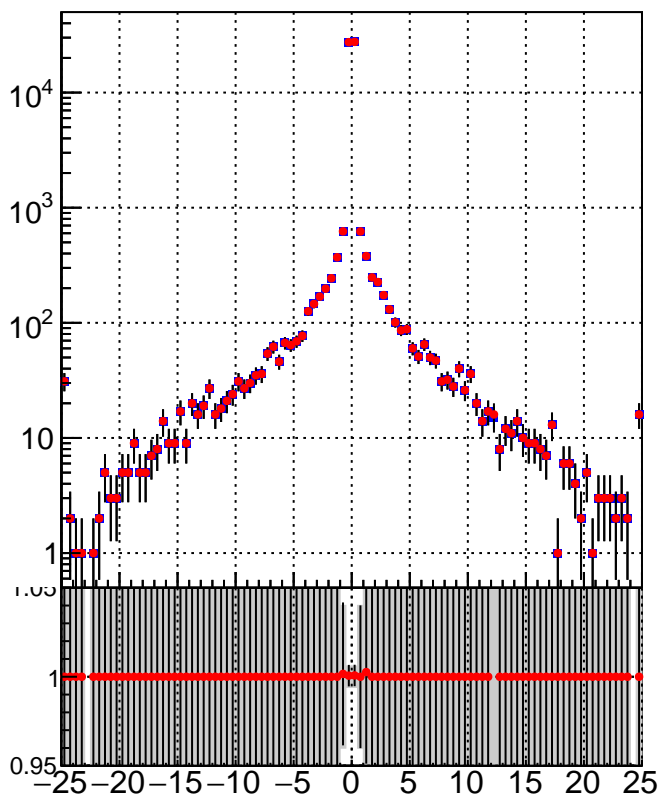

N of simulated tracks vs dxy

N of associated tracks (simToReco) vs dxy

N of simulated track

■ DQM_TT_mkFit-DQM_init_orig
● DQM_TT_mkFit-DQM_init_modi3