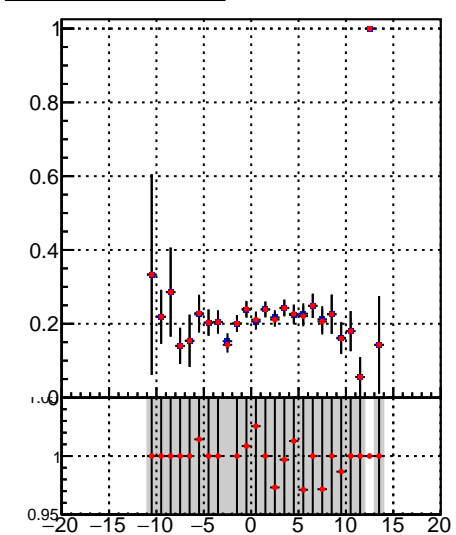

**Fake rate vs vertpos****Duplicates Rate vs vertpos****Pileup rate vs vertpos**
**Fake rate vs v**  
 —●— DQM\_TT\_mkFit-DQM\_init\_orig  
 —●— DQM\_TT\_mkFit-DQM\_init\_modi3
**Fake rate vs. sim PV z****Duplicates Rate vs sim PV z****Pileup rate vs. sim PV z**