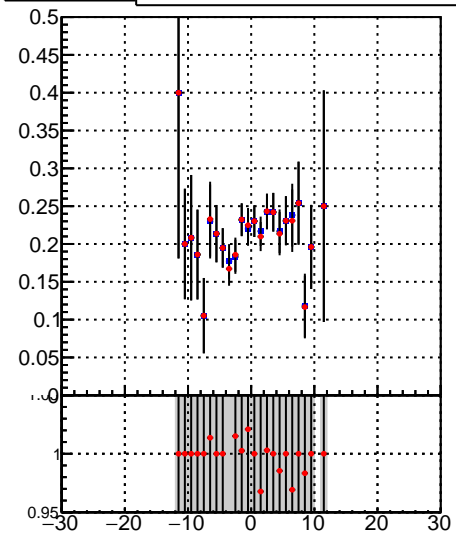

**Fake rate vs vertpos****Duplicates Rate vs vertpos****Pileup rate vs vertpos**
**Fake rate vs v**  
 —●— DQM\_TT\_mkFit-DQM\_init\_orig  
 —●— DQM\_TT\_mkFit-DQM\_init\_modi3
**Fake rate vs. sim PV z****Duplicates Rate vs sim PV z****Pileup rate vs. sim PV z**