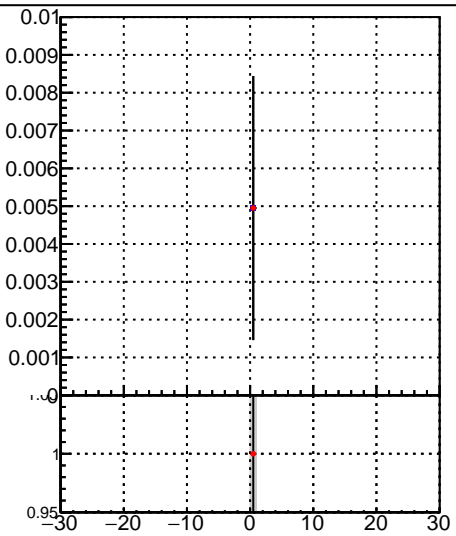

**Fake rate vs vertpos****Duplicates Rate vs vertpos****Pileup rate vs vertpos**
**Fake rate vs v**  
 —●— DQM\_TT\_mkFit-DQM\_init\_orig  
 —●— DQM\_TT\_mkFit-DQM\_init\_modi3
**Fake rate vs. sim PV z****Duplicates Rate vs sim PV z****Pileup rate vs. sim PV z**