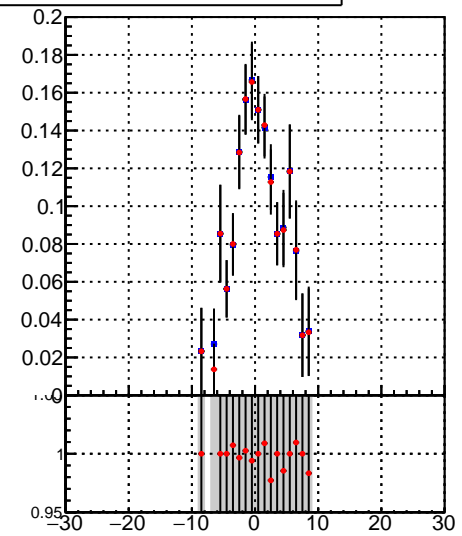

**Fake rate vs vertpos****Duplicates Rate vs vertpos****Pileup rate vs vertpos**
**Fake rate vs v**  
 —●— DQM\_TT\_mkFit-DQM\_init\_orig  
 —●— DQM\_TT\_mkFit-DQM\_init\_modi3
**Fake rate vs. sim PV z****Duplicates Rate vs sim PV z****Pileup rate vs. sim PV z**