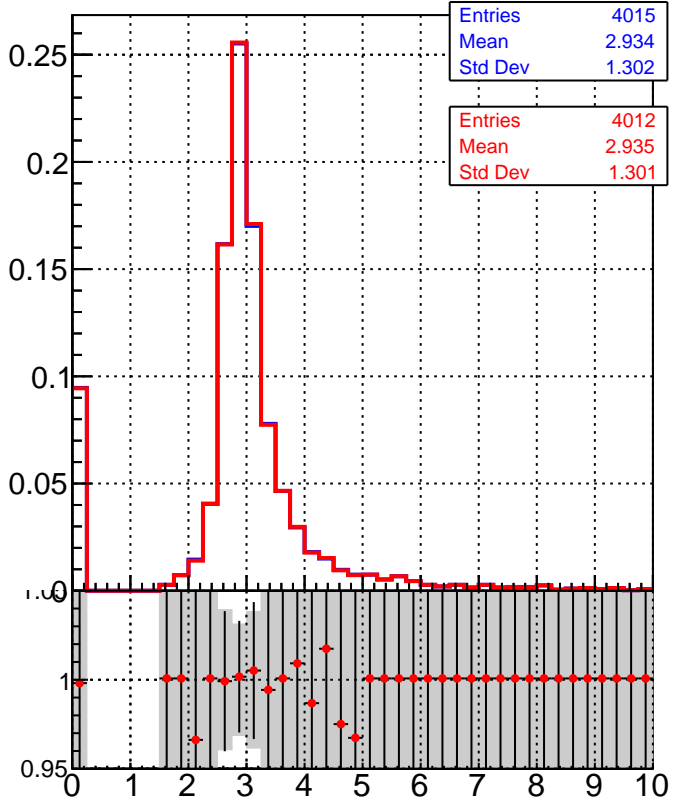

dE/dx estimator 1

dE/dx estimator 2

Legend:  
 ■ DQM\_TT\_mkFit-DQM\_init\_orig (grey bars)  
 ● DQM\_TT\_mkFit-DQM\_init\_modi3 (red line with markers)