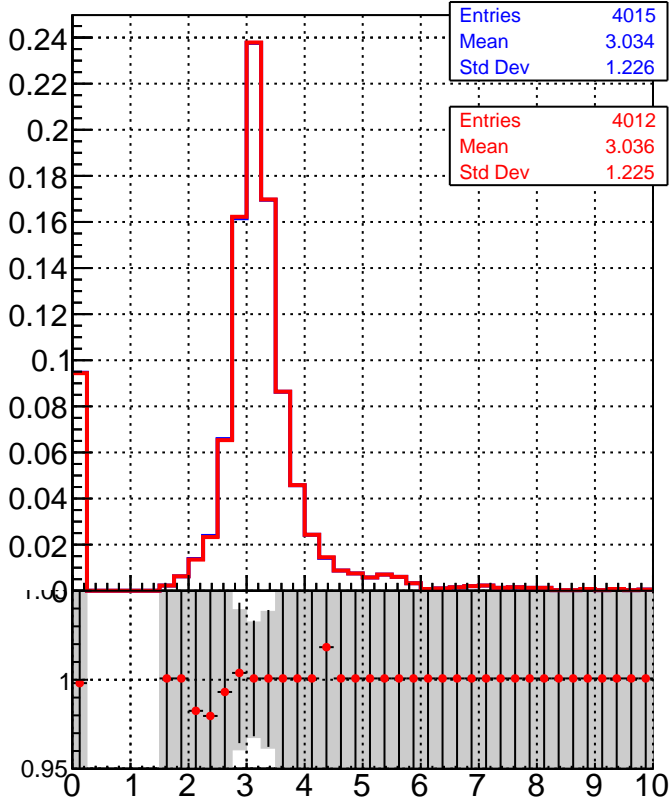

dE/dx estimator 1

dE/dx estimator 2

Legend:  
 ■ DQM\_TT\_mkFit-DQM\_init\_orig (grey bars)  
 ● DQM\_TT\_mkFit-DQM\_init\_modi3 (red line with markers)