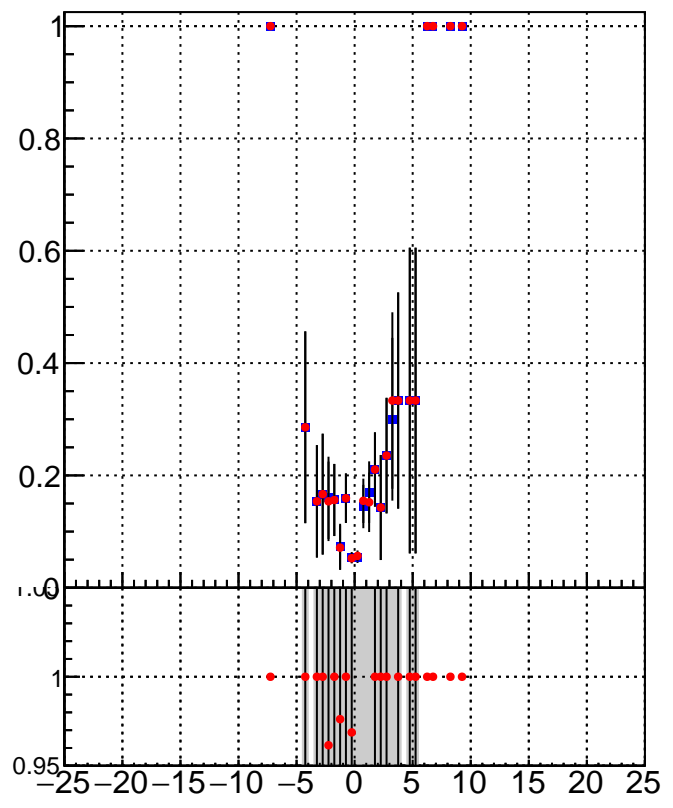

fake+duplicates vs dxy

Legend:
■ DQM_TT_mkFit-DQM_init_orig
● DQM_TT_mkFit-DQM_init_modi3