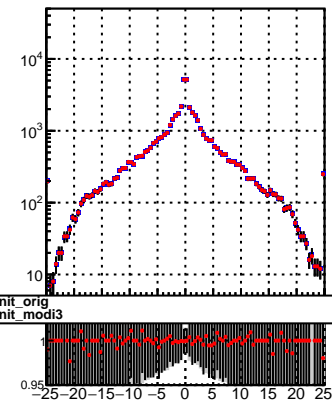

N of reco track vs dxy

N of associated (recoToSim) tracks vs dxy

N of associated (recoToSim) looper tracks vs dxy

N of reco track vs dz

N of associated (recoToSim) tracks vs dz

N of associated (recoToSim) looper tracks vs dz