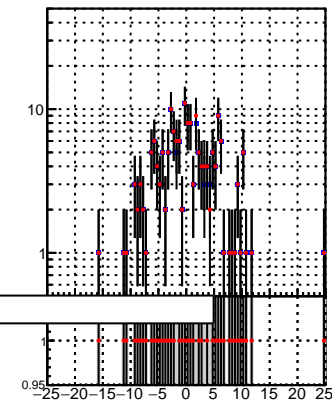

N of reco track vs dxy

N of associated (recoToSim) tracks vs dxy

N of associated (recoToSim) looper tracks vs dxy

N of reco track vs dz

N of associated (recoToSim) tracks vs dz

N of associated (recoToSim) looper tracks vs dz