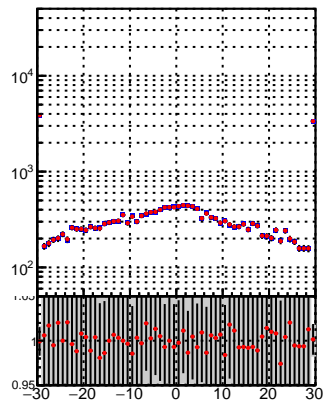

N of reco track vs dxy

N of associated (recoToSim) tracks vs dxy

N of associated (recoToSim) looper tracks vs dxy

N of reco track vs dz

N of associated (recoToSim) tracks vs dz

N of associated (recoToSim) looper tracks vs dz