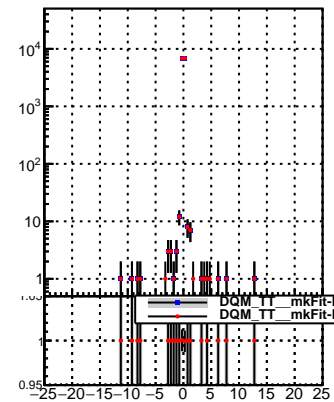

N of reco track vs dxy

N of associated (recoToSim) tracks vs dxy

N of associated (recoToSim) looper tracks vs dxy

N of reco track vs dz

N of associated (recoToSim) tracks vs dz

N of associated (recoToSim) looper tracks vs dz