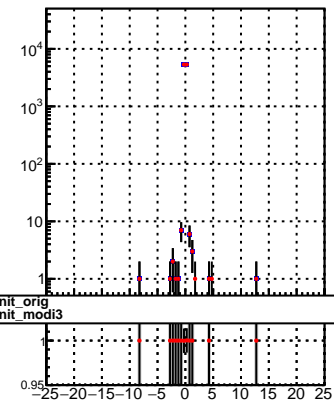

N of reco track vs dxy

N of associated (recoToSim) tracks vs dxy

N of associated (recoToSim) looper tracks vs dxy

N of reco track vs dz

N of associated (recoToSim) tracks vs dz

N of associated (recoToSim) looper tracks vs dz