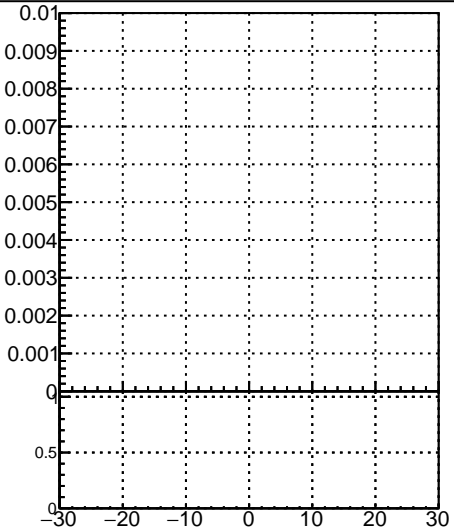

**Fake rate vs vertpos****Duplicates Rate vs vertpos****Pileup rate vs vertpos**

■ DQM\_TT\_mkFit-DQM\_init\_orig  
● DQM\_TT\_mkFit-DQM\_init\_modi2

**Fake rate vs v****Fake rate vs. sim PV z****Duplicates Rate vs sim PV z****Pileup rate vs. sim PV z**