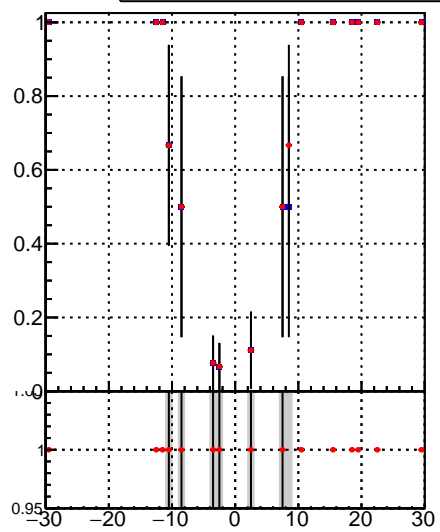

**Fake rate vs vertpos****Duplicates Rate vs vertpos****Pileup rate vs vertpos**

■ DQM\_TT\_mkFit-DQM\_init\_orig  
● DQM\_TT\_mkFit-DQM\_init\_modi2

**Fake rate vs v****Fake rate vs. sim PV z****Duplicates Rate vs sim PV z****Pileup rate vs. sim PV z**