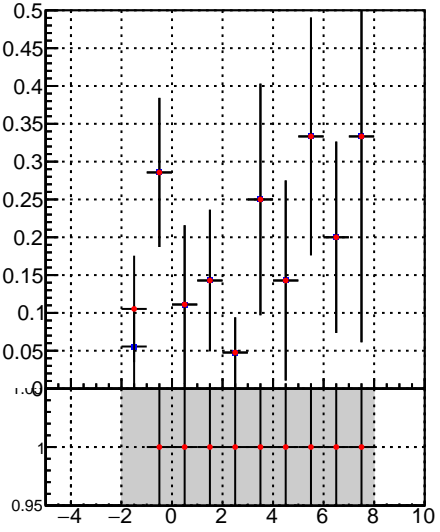

**Fake rate vs vertpos****Duplicates Rate vs vertpos****Pileup rate vs vertpos**

■ DQM\_TT\_mkFit-DQM\_init\_orig  
● DQM\_TT\_mkFit-DQM\_init\_modi2

**Fake rate vs v****Fake rate vs. sim PV z****Duplicates Rate vs sim PV z****Pileup rate vs. sim PV z**