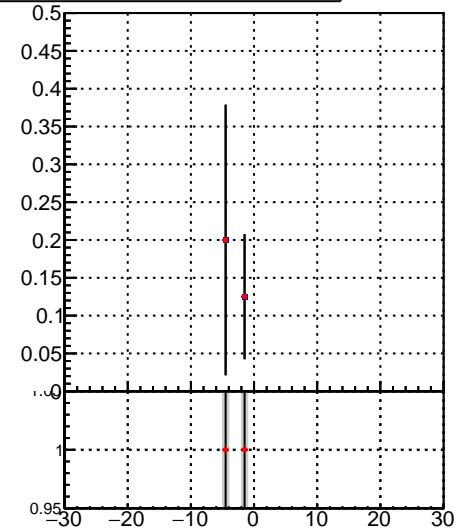

**Fake rate vs vertpos****Duplicates Rate vs vertpos****Pileup rate vs vertpos**

■ DQM\_TT\_mkFit-DQM\_init\_orig  
● DQM\_TT\_mkFit-DQM\_init\_modi2

**Fake rate vs v****Fake rate vs. sim PV z****Duplicates Rate vs sim PV z****Pileup rate vs. sim PV z**